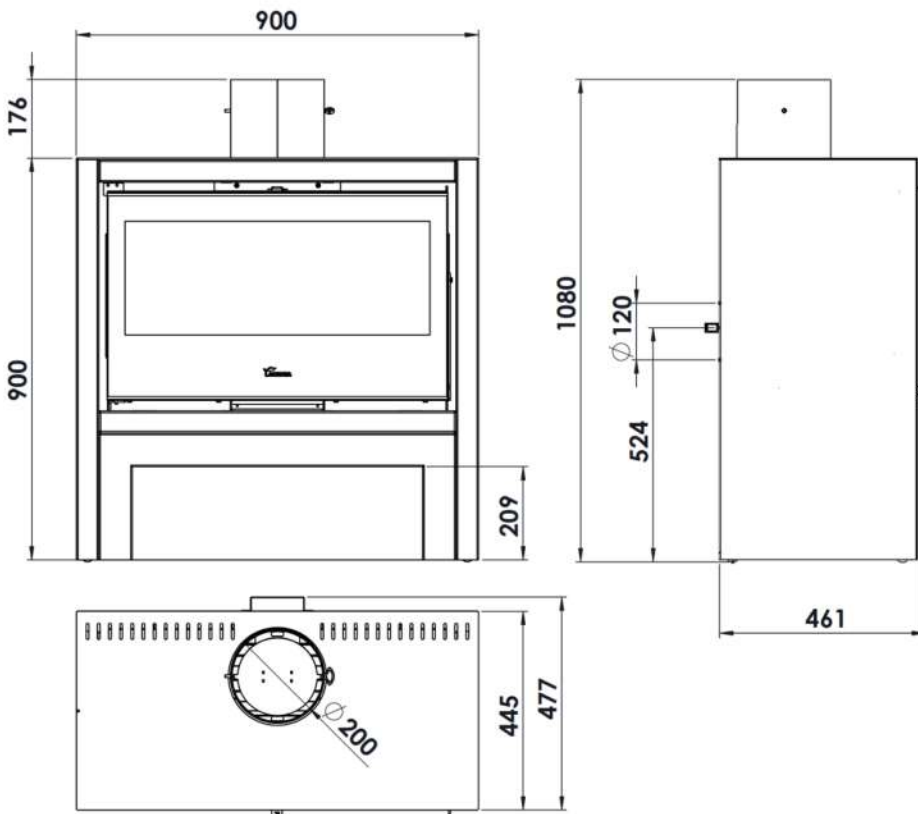

STEEL

Platinum 800

LACUNZA

Natural comfort

ecoDESIGN Ready!

Efficiency	CO Emissions	NOx Emissions	OGC Emissions	Particles	Heat output range	Nominal HO	Flue socket	Weight	Firewood	Heating vol.	Heating area
78 %	0,09 %	93 mg	63 mg	20 mg	9-16,5 kW	12,5 kW	Ø 200 mm	135 kg	65 cm	278 m ³	111 m ²

	External	900 x 1080 x 477 mm
	Firebox	695 x 203 x 357 mm

Width x Height x Depth

FLAMME ROUGE