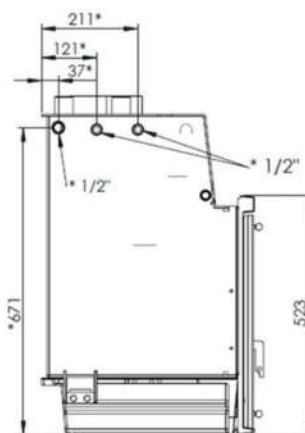

Sakan 12

ecoDESIGN Ready!

Efficiency	Emissions	Emissions	Emissions	Particles
80 %	0,07 %	132 mg	64 mg	21 mg

Max. HO	Water HO	Nominal HO	Flue socket	Weight	Firewood	Heating vol.	Heating area
18 kW	12 kW	14,5 kW	Ø 200 mm	182 kg	50 cm	322 m³	129 m²

	Hors tout	700 x 740 x 486 mm
	Foyer	568 x 330 x 430 mm
<small>Largeur x hauteur x profondeur</small>		

- Boiler fireplace of 70 cm width.
- 3 versions / powers available.
- Cast iron door and base.
- Steel back boiler of 5 mm.
- Version: Firebox with refractory cladding (Plus) + back boiler with external insulation.