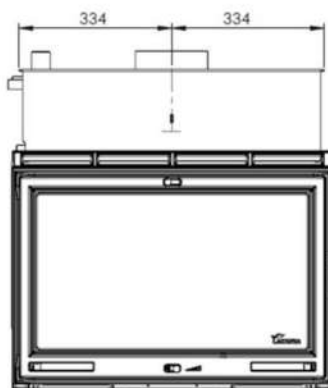

Sakan 12

ecoDESIGN Ready!

Efficiency	Emissions	Emissions	Emissions	Particles
80 %	0,07 %	132 mg	64 mg	21 mg

Max. HO	Water HO	Nominal HO	Flue socket	Weight	Firewood	Heating vol.	Heating area
18 kW	12 kW	14,5 kW	Ø 200 mm	182 kg	50 cm	322 m³	129 m²

	Hors tout	700 x 740 x 486 mm
	Foyer	568 x 330 x 430 mm
<small>Largeur x hauteur x profondeur</small>		

- Boiler fireplace of 70 cm width.
- 3 versions / powers available.
- Cast iron door and base.
- Steel back boiler of 5 mm.
- Version: Firebox with refractory cladding (Plus) + back boiler with external insulation.