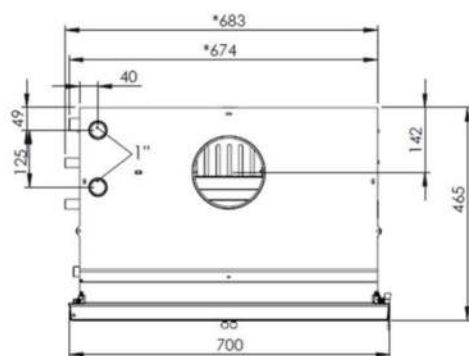

Sakan 12

ecoDESIGN Ready!

Efficiency	Emissions	Emissions	Emissions	Particles
80 %	0,07 %	132 mg	64 mg	21 mg

Max. HO	Water HO	Nominal HO	Flue socket	Weight	Firewood	Heating vol.	Heating area
18 kW	12 kW	14,5 kW	Ø 200 mm	182 kg	50 cm	322 m³	129 m²

	Hors tout	700 x 740 x 486 mm
	Foyer	568 x 330 x 430 mm
<small>Largeur x hauteur x profondeur</small>		

- Boiler fireplace of 70 cm width.
- 3 versions / powers available.
- Cast iron door and base.
- Steel back boiler of 5 mm.
- Version: Firebox with refractory cladding (Plus) + back boiler with external insulation.