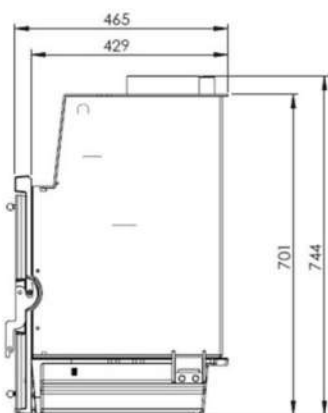

Sakan 12

ecoDESIGN Ready!

Efficiency	Emissions	Emissions	Emissions	Particles
80 %	0,07 %	132 mg	64 mg	21 mg

Max. HO	Water HO	Nominal HO	Flue socket	Weight	Firewood	Heating vol.	Heating area
18 kW	12 kW	14,5 kW	Ø 200 mm	182 kg	50 cm	322 m³	129 m²

	Hors tout	700 x 740 x 486 mm
	Foyer	568 x 330 x 430 mm
<small>Largeur x hauteur x profondeur</small>		

- Boiler fireplace of 70 cm width.
- 3 versions / powers available.
- Cast iron door and base.
- Steel back boiler of 5 mm.
- Version: Firebox with refractory cladding (Plus) + back boiler with external insulation.