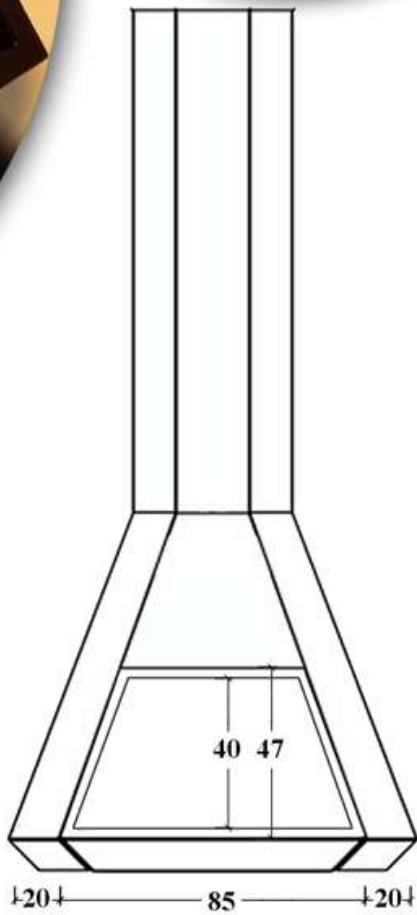

GAS FIREPLACE - FREESTANDING

**DIAMOND
CORNER 80x80**

CE 9844

MADE IN GERMANY

FLAMME ROUGE

— www.flammerouge-lb.com —