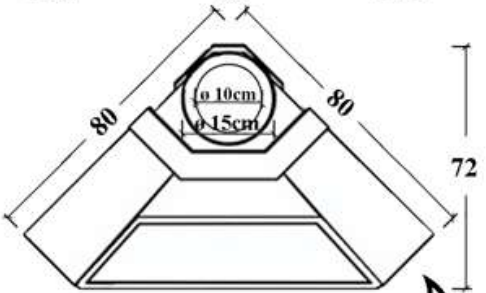

GAS FIREPLACE - FREESTANDING

**DIAMOND
CORNER 80x80**

CE 9844

MADE IN GERMANY

FLAMME ROUGE

— www.flammerouge-lb.com —