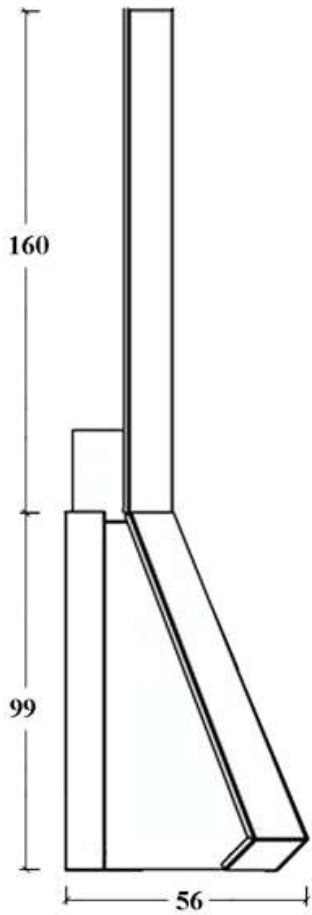

GAS FIREPLACE - FREESTANDING

**DIAMOND
CORNER 80x80**

CE 9844

MADE IN GERMANY

FLAMME ROUGE

— www.flammerouge-lb.com —