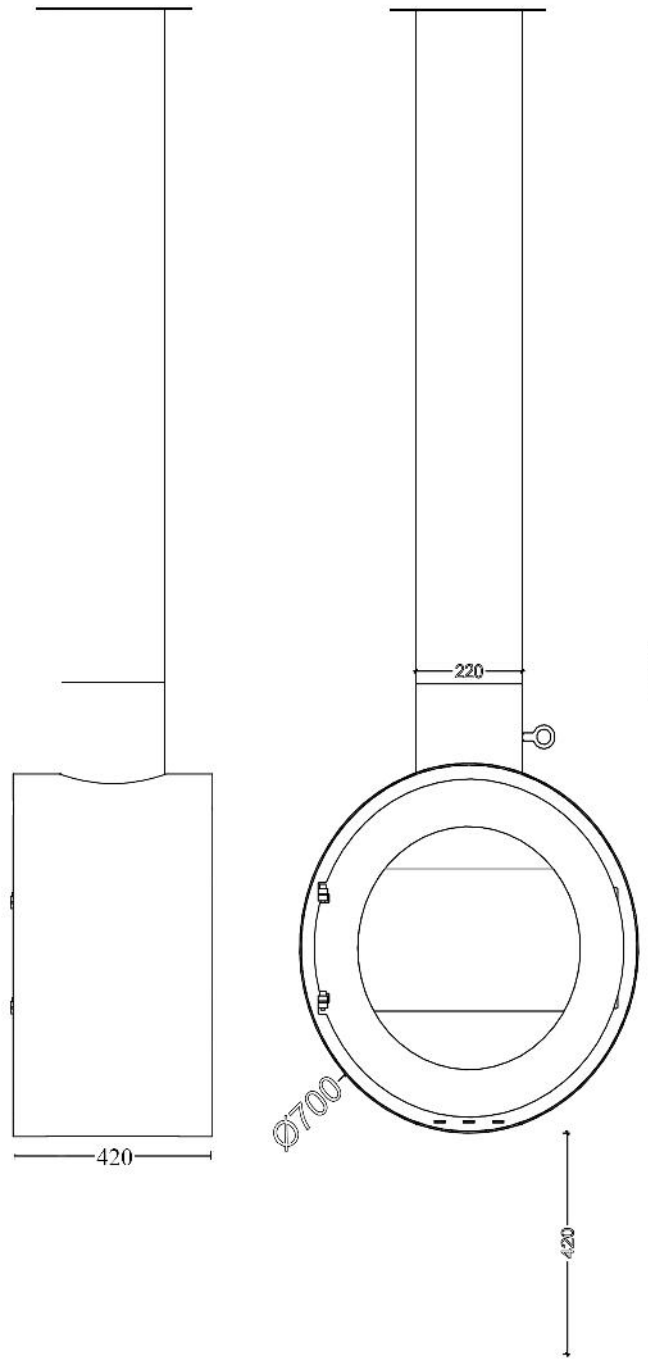

CENTRAL WOOD FIREPLACE

IRIS DF 70

268 kg

9-14 KW

55CM

- Free-standing Metal Fireplace
 - Double sided
 - Chimney Diameter 22cm
 - Double Combustion
- CE Certificate NO:9844

FLAMME ROUGE

Halat-Highway- Tel:09.478985/6 - 03.880633 70.210222 70.250500