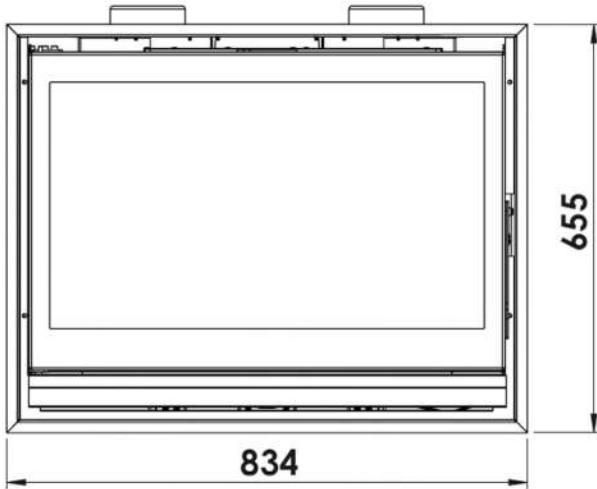

# BALTIC 800

	□	▭	▨
<b>TOTALS</b> (mm)	800	620	450
<b>FIREBOX</b> (mm)	696	393	337

Heat output range  
9-17 kW

Nominal heat output  
13,0 kW

Efficiency  
80,0 %

Emissions CO  
0,06 %

Heating volume  
289 m<sup>3</sup>

Heating area  
116 m<sup>2</sup>

Weight  
100 kg

Flue socket  
Ø150 mm

Firewood measure  
65 cm