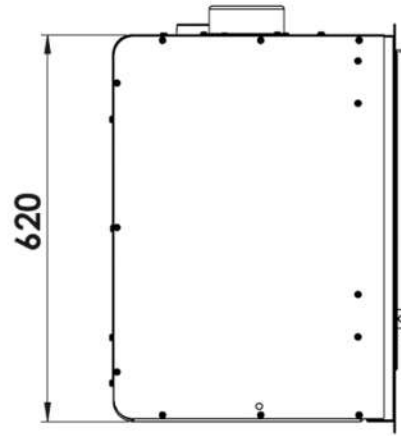

# BALTIC 800

	□	▭	▨
<b>TOTALS</b> (mm)	800	620	450
<b>FIREBOX</b> (mm)	696	393	337

Heat output range  
9-17 kW

Nominal heat output  
13,0 kW

Efficiency  
80,0 %

Emissions CO  
0,06 %

Heating volume  
289 m<sup>3</sup>

Heating area  
116 m<sup>2</sup>

Weight  
100 kg

Flue socket  
Ø150 mm

Firewood measure  
65 cm