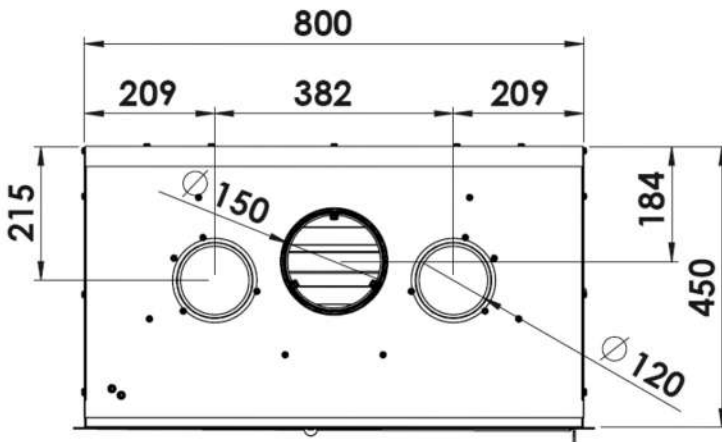

# BALTIC 800

	□	▭	▨
<b>TOTALS</b> (mm)	800	620	450
<b>FIREBOX</b> (mm)	696	393	337

Heat output range  
9-17 kW

Nominal heat output  
13,0 kW

Efficiency  
80,0 %

Emissions CO  
0,06 %

Heating volume  
289 m<sup>3</sup>

Heating area  
116 m<sup>2</sup>

Weight  
100 kg

Flue socket  
Ø150 mm

Firewood measure  
65 cm