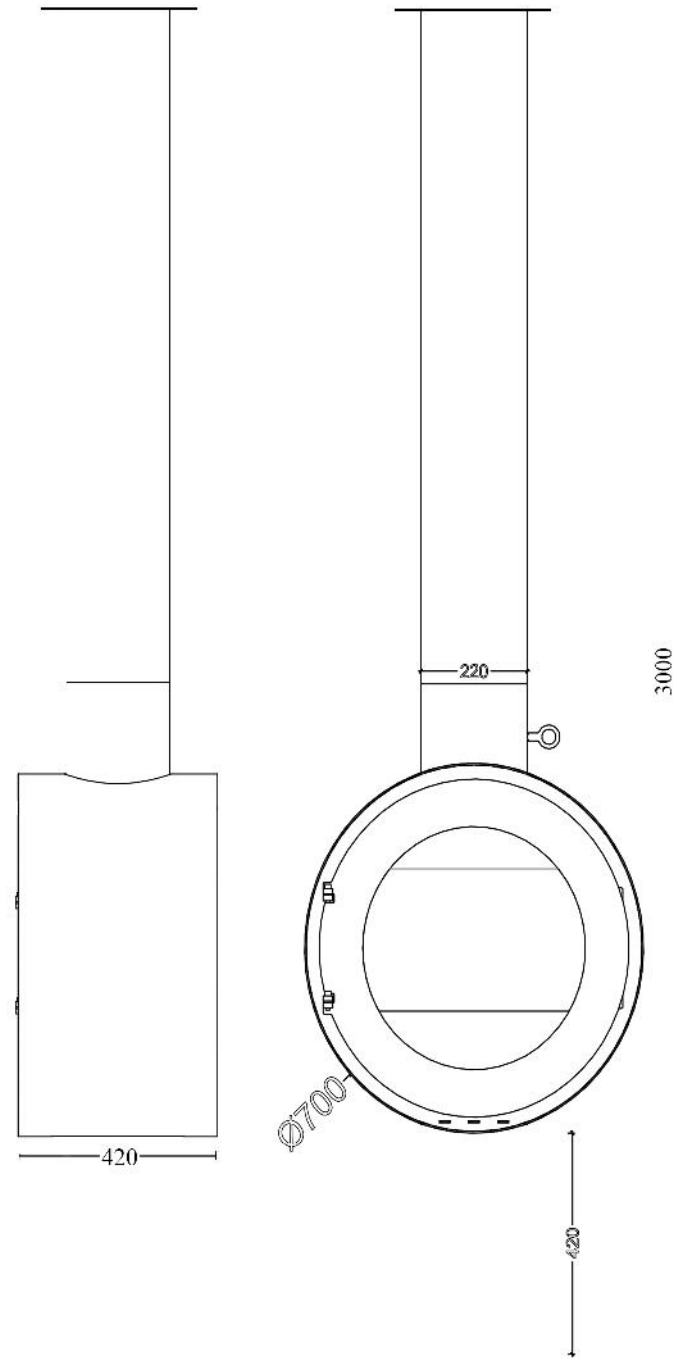

CENTRAL WOOD FIREPLACE

IRIS 70

 272kg  9-14 KW  55CM 

- Freestanding Metal Fireplace
- ∅ Chimney Diameter 22cm
- Double Combustion
- CE Certificate NO:9844

FLAMME ROUGE

Halat-Highway- Tel:09.478985/6 - 03.880633 70.210222  70.250500