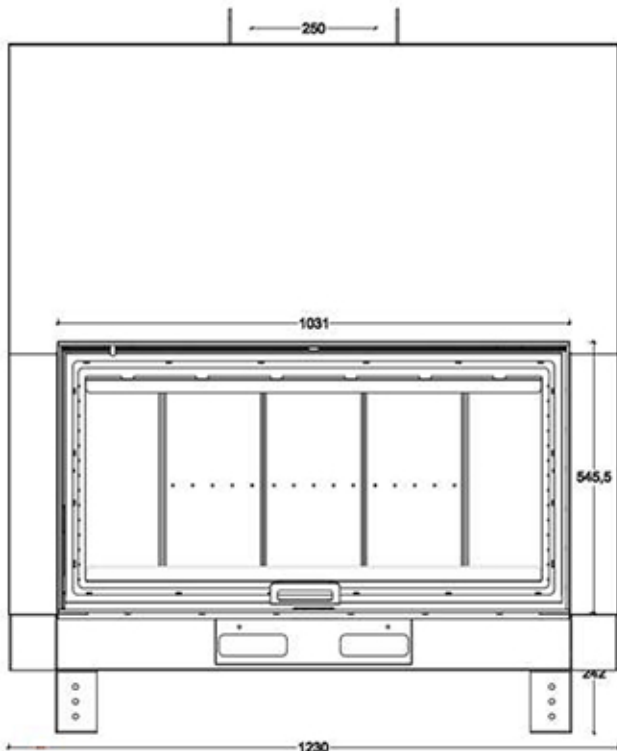

WOOD FIREPLACE

BRUNER 100

- Heat output : 17kW
- Flue socket: 250 mm
- Weight: 390kg
- Heating area: 165 m²
- Double combustion system
- Option: Brick or vermiculite
- Double glass system

➔ Dimensions

FLAMME ROUGE