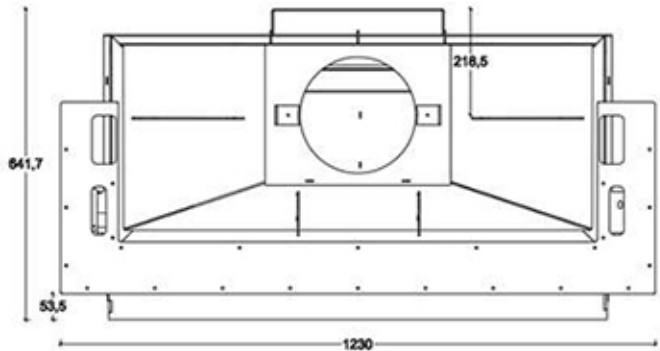

WOOD FIREPLACE

BRUNER 100

- Heat output : 17kW
- Flue socket: 250 mm
- Weight: 390kg
- Heating area: 165 m²
- Double combustion system
- Option: Brick or vermiculite
- Double glass system

➔ Dimensions

FLAMME ROUGE