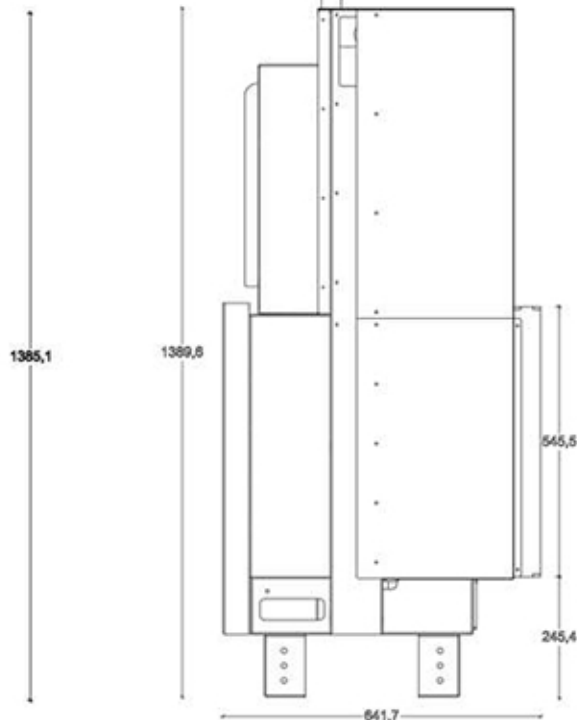

WOOD FIREPLACE

BRUNER 100

- Heat output : 17kW
- Flue socket: 250 mm
- Weight: 390kg
- Heating area: 165 m²
- Double combustion system
- Option: Brick or vermiculite
- Double glass system

➔ Dimensions

FLAMME ROUGE