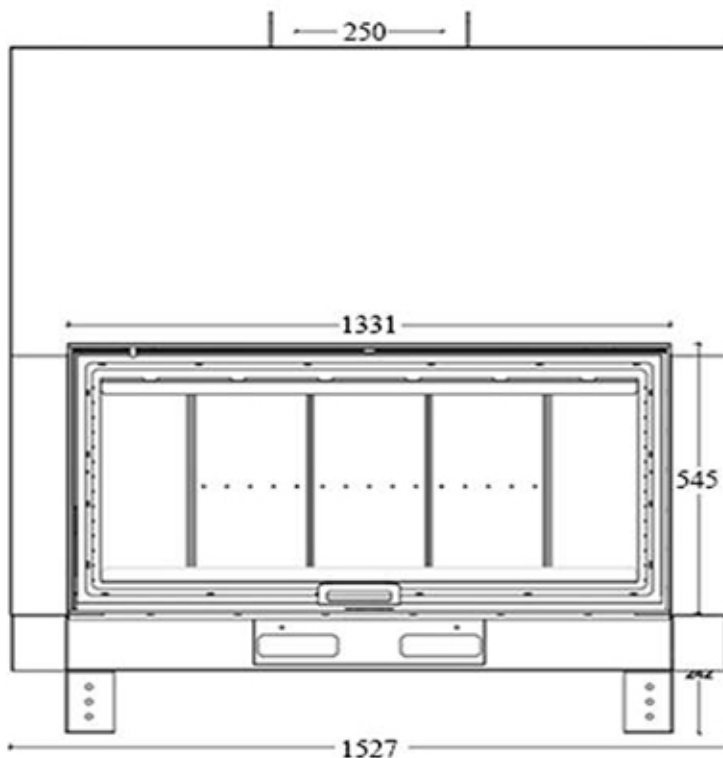

FLAMME ROUGE

Halat-Highway- Tel:09.478985/6 - 03.880633 70.210222 70.250500

www.flammerouge-lb.com E: info@flammerouge-lb.com