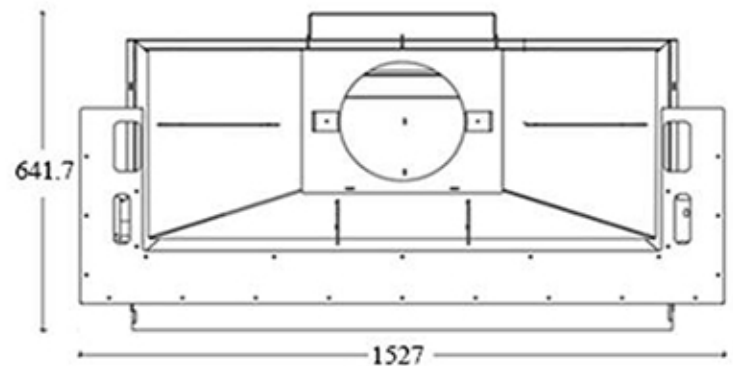

# WOOD FIREPLACE

BRUNER 130

- Heat output : 19kW
- Flue socket: 250 mm
- Weight: 450kg
- Heating area: 185 m2
- Double combustion system
- Option: Brick or vermiculite
- Double glass system.

## ➔ Dimensions

**FLAMME ROUGE**

Halat-Highway- Tel:09.478985/6 - 03.880633 70.210222 70.250500

www.flammerouge-lb.com E: info@flammerouge-lb.com