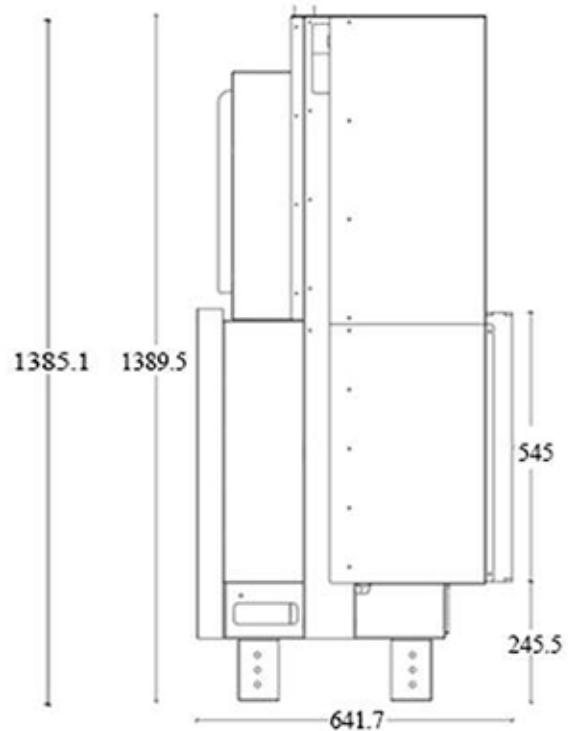

# WOOD FIREPLACE

BRUNER 130

- Heat output : 19kW
- Flue socket: 250 mm
- Weight: 450kg
- Heating area: 185 m2
- Double combustion system
- Option: Brick or vermiculite
- Double glass system.

## ➔ Dimensions

**FLAMME ROUGE**

Halat-Highway- Tel:09.478985/6 - 03.880633 70.210222 70.250500

www.flammerouge-lb.com E: info@flammerouge-lb.com