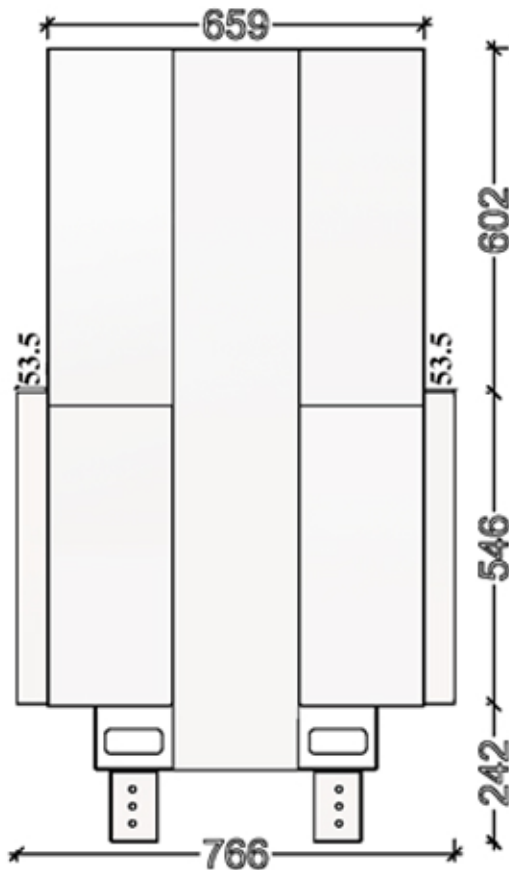

WOOD FIREPLACE

DF BRUNER 80

- Heat output : 16kW
- Flue socket: 250 mm
- Weight: 340kg
- Heating area: 150 m2
- Option: Brick or vermiculite
- Double glass system

FLAMME ROUGE

Halat-Highway- Tel:09.478985/6 - 03.880633 70.210222 70.250500