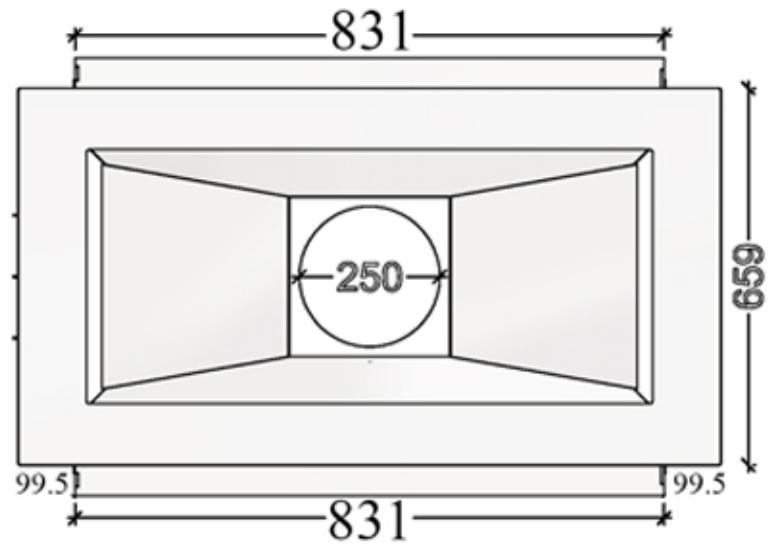

WOOD FIREPLACE

DF BRUNER 80

- Heat output : 16kW
- Flue socket: 250 mm
- Weight: 340kg
- Heating area: 150 m2
- Option: Brick or vermiculite
- Double glass system

FLAMME ROUGE

Halat-Highway- Tel:09.478985/6 - 03.880633 70.210222 70.250500