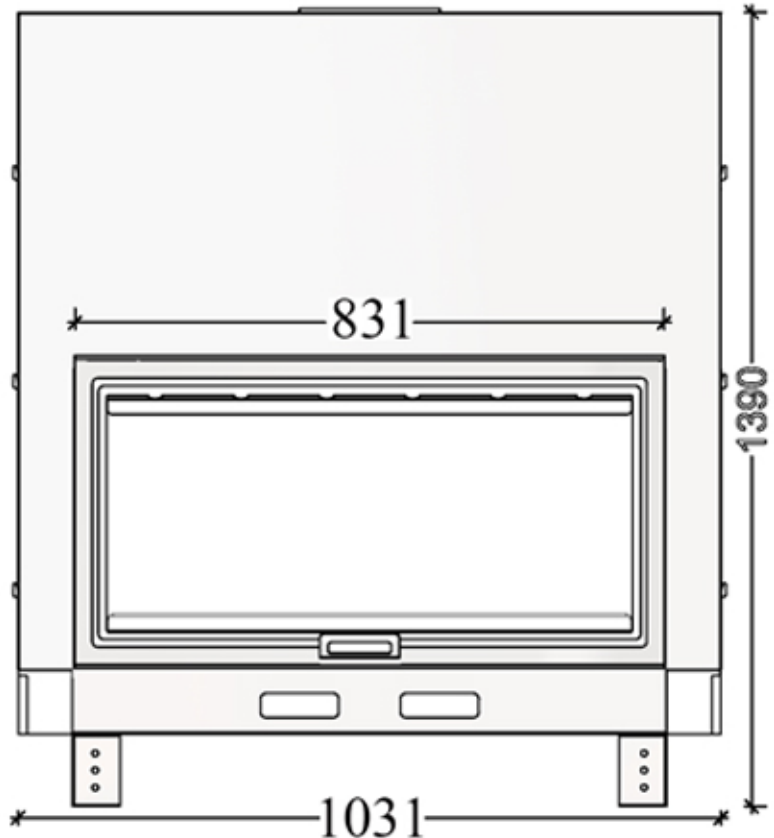

WOOD FIREPLACE

DF BRUNER 80

- Heat output : 16kW
- Flue socket: 250 mm
- Weight: 340kg
- Heating area: 150 m2
- Option: Brick or vermiculite
- Double glass system

FLAMME ROUGE

Halat-Highway- Tel:09.478985/6 - 03.880633 70.210222 70.250500