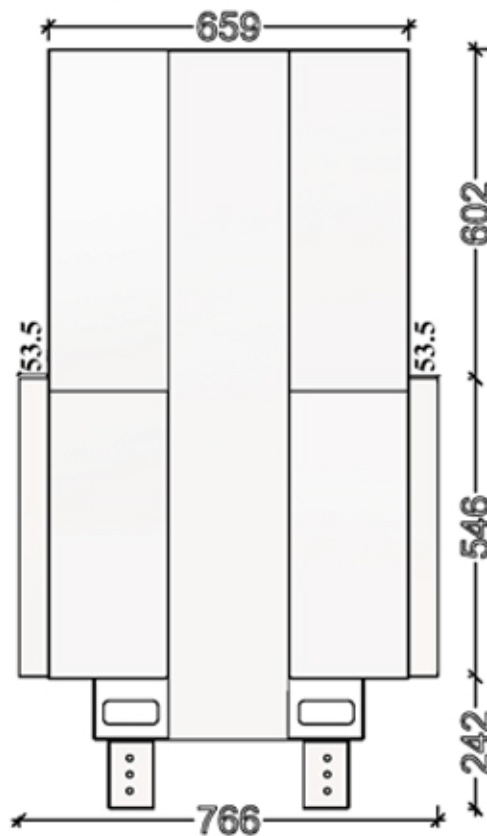

WOOD FIREPLACE

DF BRUNER 100

- Heat output : 17kW
- Flue socket: 250 mm
- Weight: 390kg
- Heating area: 165 m²
- Option: Brick or vermiculite
- Double glass system

➔ Dimensions

FLAMME ROUGE

Halat-Highway- Tel:09.478985/6 - 03.880633 70.210222 70.250500