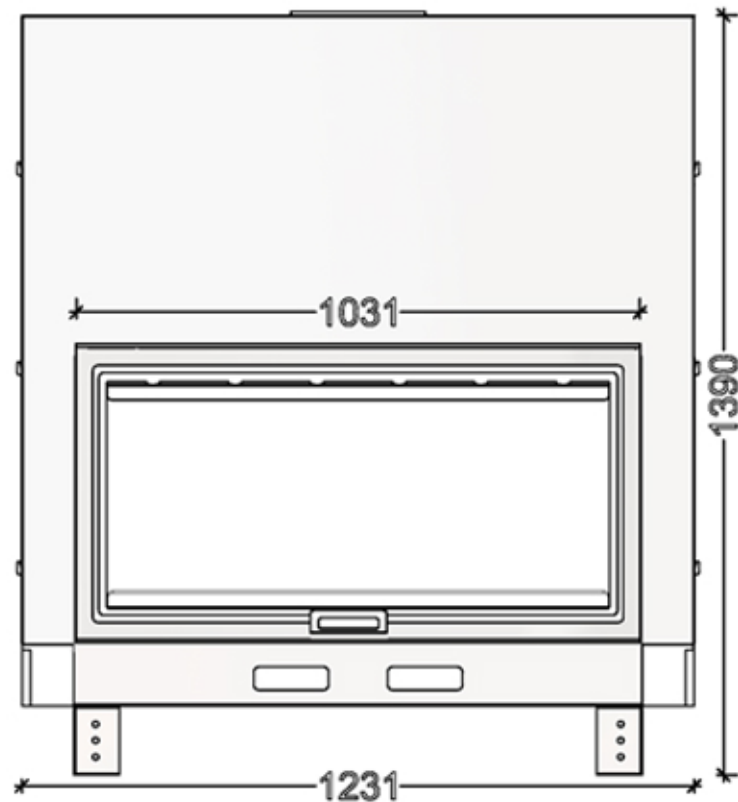

WOOD FIREPLACE

DF BRUNER 100

- Heat output : 17kW
- Flue socket: 250 mm
- Weight: 390kg
- Heating area: 165 m²
- Option: Brick or vermiculite
- Double glass system

➔ Dimensions

FLAMME ROUGE

Halat-Highway- Tel:09.478985/6 - 03.880633 70.210222 70.250500