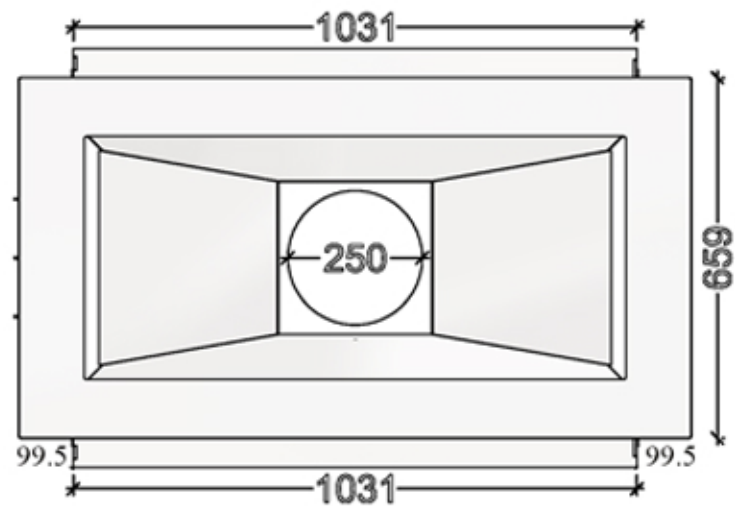

WOOD FIREPLACE

DF BRUNER 100

- Heat output : 17kW
- Flue socket: 250 mm
- Weight: 390kg
- Heating area: 165 m²
- Option: Brick or vermiculite
- Double glass system

➔ Dimensions

FLAMME ROUGE

Halat-Highway- Tel:09.478985/6 - 03.880633 70.210222 70.250500