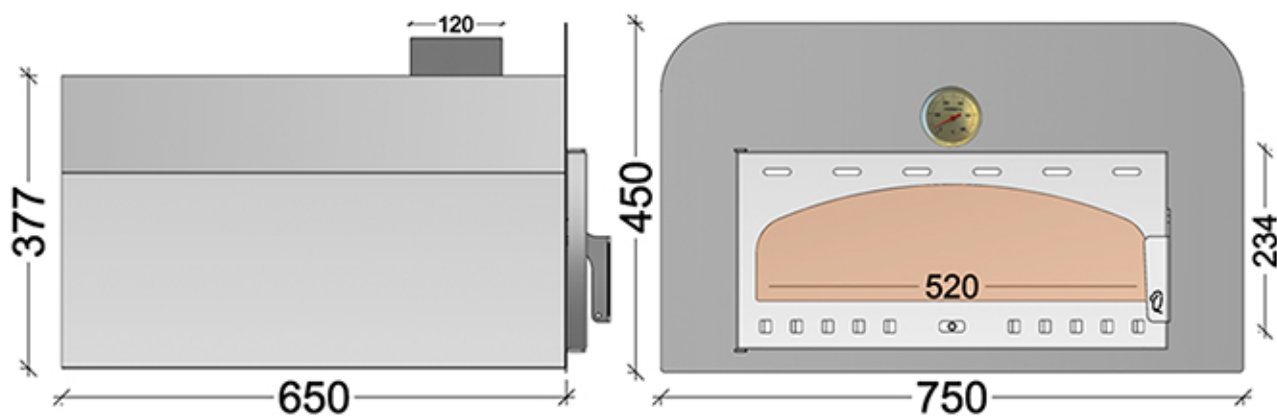

OVEN WOOD

PRYSM 75

FLAMME ROUGE

Halat Highway Tel: 09.478985 /6

70.250500

www.flammerouge-lb.com E:info@flammerouge-lb.com