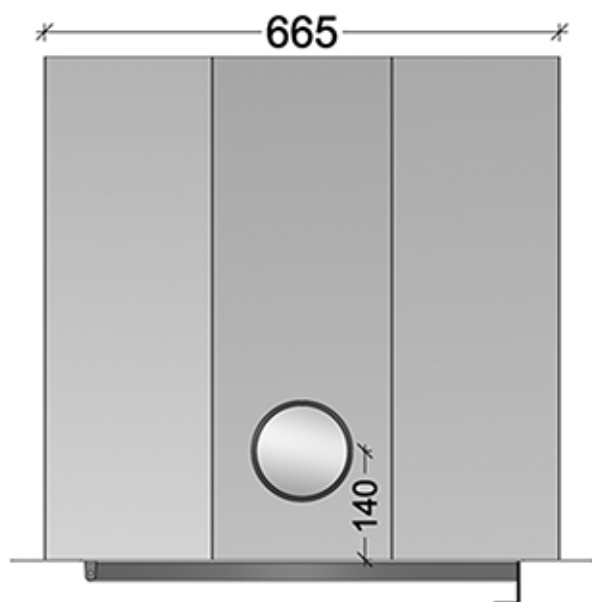

OVEN WOOD

PRYSM 75

FLAMME ROUGE

Halat Highway Tel: 09.478985 /6

70.250500

www.flammerouge-lb.com E:info@flammerouge-lb.com