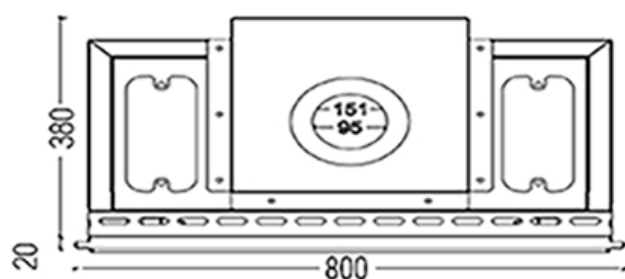

# GAS FIREPLACE - Frameless

F.F80

ÉCO line

Crystal clear view on fire

→ Dimensions

MAXITROL

CE Certificate No: CE-9844  
Model Number -F80  
burner included 76cm

### Burner Specifications:

Nominal heat (Hi): 8.33 KW

Fuel: Propane Gas

Smoke Gas Exit -15/20cm Ø

Gas system : Maxitrol GV60

Glass - Ceramic (NEO CLEAR)

Halat-Highway

Tel:09.478985/6 - 03.880633 70.210222 70.250500