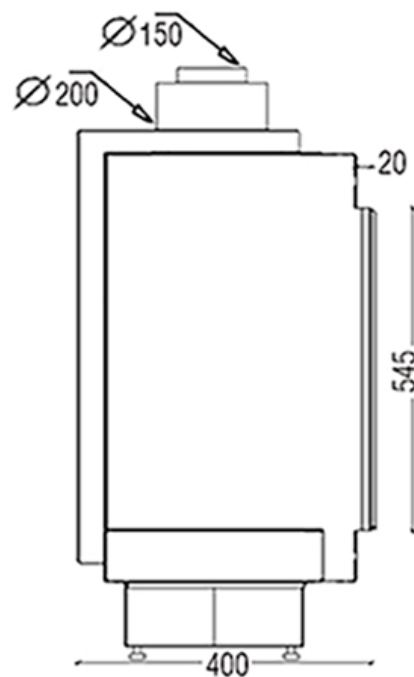

# GAS FIREPLACE - Frameless

F.F80

ÉCO line

Crystal clear view on fire

→ Dimensions

MAXITROL

CE Certificate No: CE-9844  
Model Number -F80  
burner included 76cm

### Burner Specifications:

Nominal heat (Hi): 8.33 KW

Fuel: Propane Gas

Smoke Gas Exit -15/20cm Ø

Gas system : Maxitrol GV60

Glass - Ceramic (NEO CLEAR)

Halat-Highway

Tel:09.478985/6 - 03.880633 70.210222 70.250500