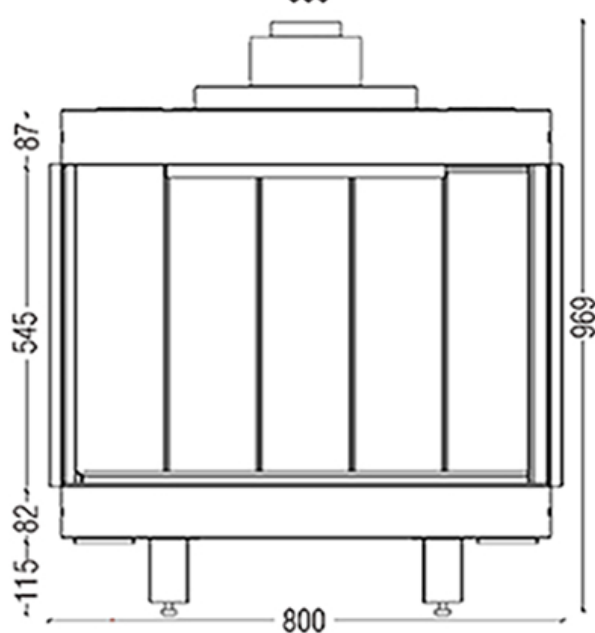

# GAS FIREPLACE - Frameless

F.F80

ÉCO line

Crystal clear view on fire

→ Dimensions

MAXITROL

CE Certificate No: CE-9844  
Model Number -F80  
burner included 76cm

### Burner Specifications:

Nominal heat (Hi): 8.33 KW

Fuel: Propane Gas

Smoke Gas Exit -15/20cm Ø

Gas system : Maxitrol GV60

Glass - Ceramic (NEO CLEAR)

Halat-Highway

Tel:09.478985/6 - 03.880633 70.210222 70.250500