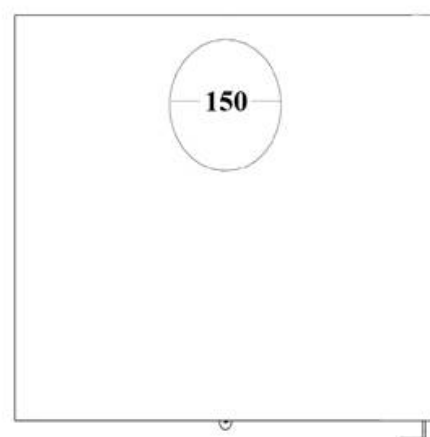

A-STOVE - WOOD STOVES

A-STOVE 88

 110 KG  9-14 KW  45 CM

 Double Combustion
 Chimney Diameter 15 CM
 Certificate NO:9844

→ Dimensions

FLAMME ROUGE

Halat-Highway- Tel:09.478985/6 - 03.880633 70.210222  70.250500