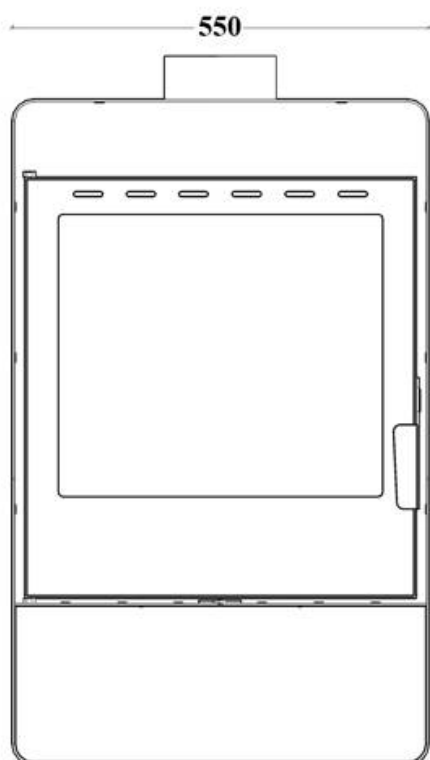

A-STOVE - WOOD STOVES

A-STOVE 88

 110 KG  9-14 KW  45 CM

 Double Combustion
 Chimney Diameter 15 CM
 Certificate NO:9844

→ Dimensions

FLAMME ROUGE

Halat-Highway- Tel:09.478985/6 - 03.880633 70.210222  70.250500