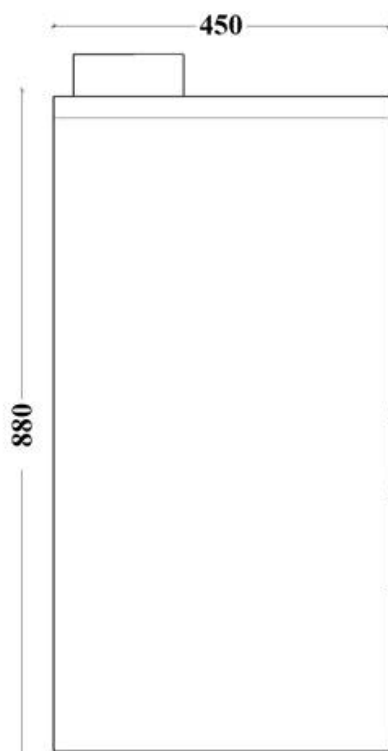

A-STOVE - WOOD STOVES

A-STOVE 88

 110 KG  9-14 KW  45 CM

 Double Combustion
 Chimney Diameter 15 CM
 Certificate NO:9844

→ Dimensions

FLAMME ROUGE

Halat-Highway- Tel:09.478985/6 - 03.880633 70.210222  70.250500