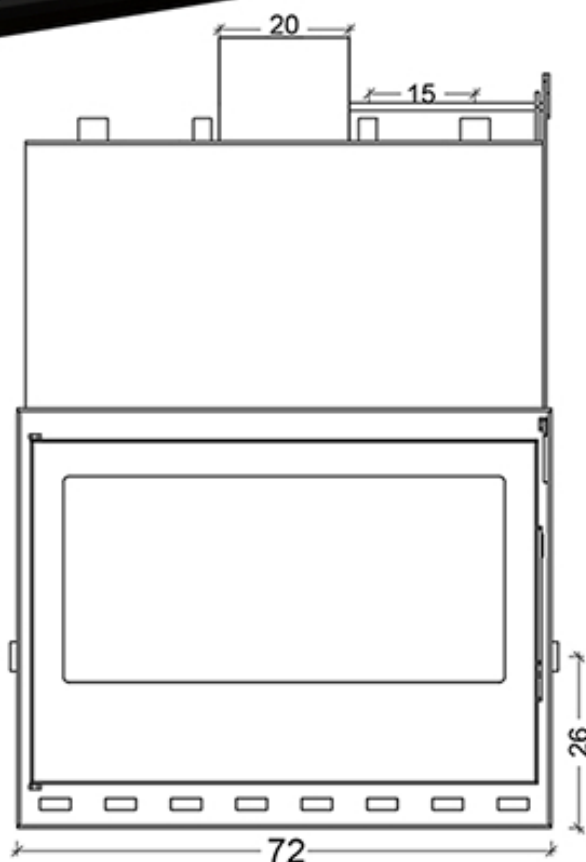

BOILER FIREPLACE

BOILER 700

Queen
STOVE

Description:

- Wood Boiler Fireplace
- Boiler tank volume: 58 Litre
- Thermal Power: 28 KW
- Chimney Diameter: 20 CM
- Firebox : Vermiculite
- Steel 5MM
- Weight: 215 KG