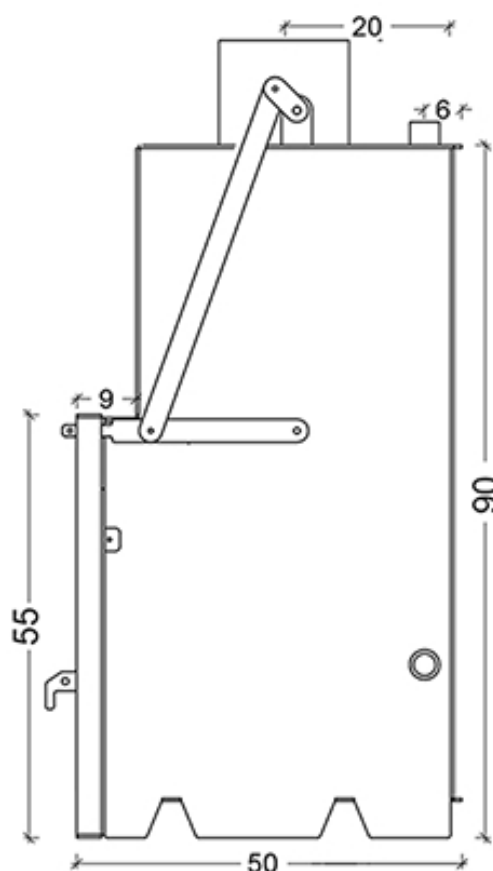

BOILER FIREPLACE

BOILER 700

Queen
STOVE

Description:

- Wood Boiler Fireplace
- Boiler tank volume: 58 Litre
- Thermal Power: 28 KW
- Chimney Diameter: 20 CM
- Firebox : Vermiculite
- Steel 5MM
- Weight: 215 KG