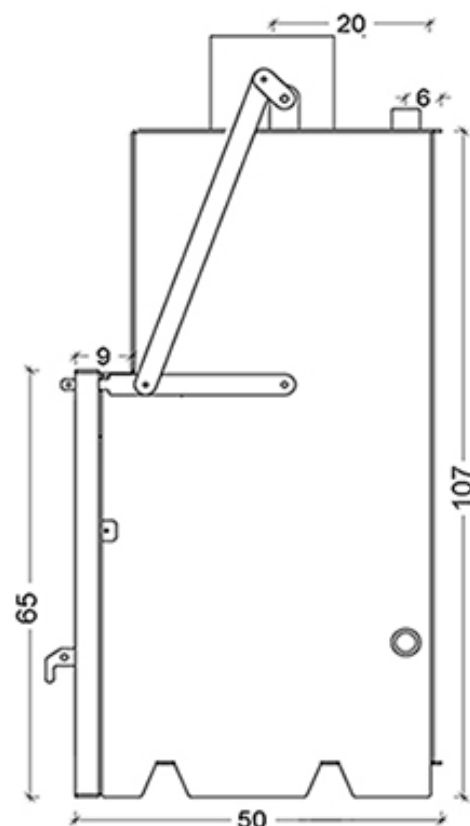

BOILER FIREPLACE

BOILER 800

Queen
STOVE

Description:

- Wood Boiler Fireplace
- Boiler tank volume: 62 Litre
- Thermal Power: 35 KW
- Chimney Diameter: 20 CM
- Firebox : Vermiculite
- Steel 5MM
- Weight: 225 KG