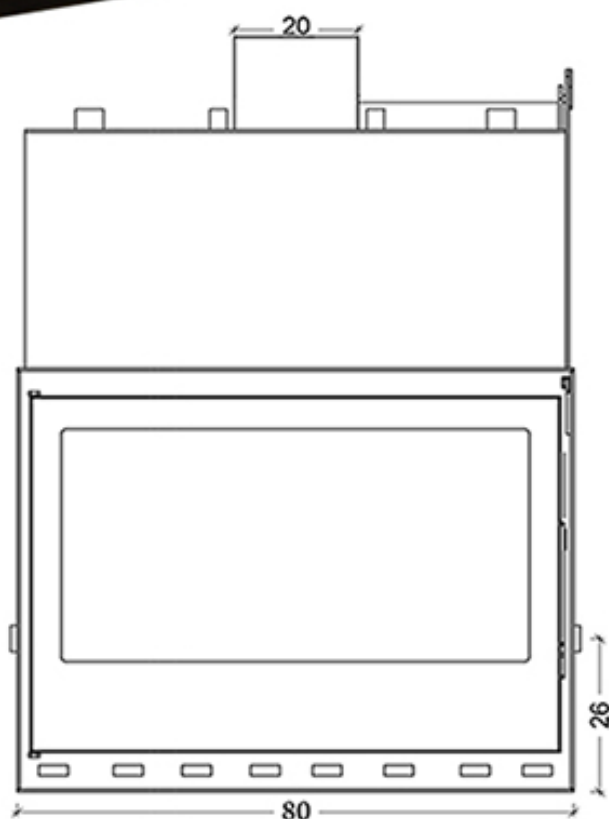

BOILER FIREPLACE

BOILER 800

Queen
STOVE

Description:

- Wood Boiler Fireplace
- Boiler tank volume: 62 Litre
- Thermal Power: 35 KW
- Chimney Diameter: 20 CM
- Firebox : Vermiculite
- Steel 5MM
- Weight: 225 KG