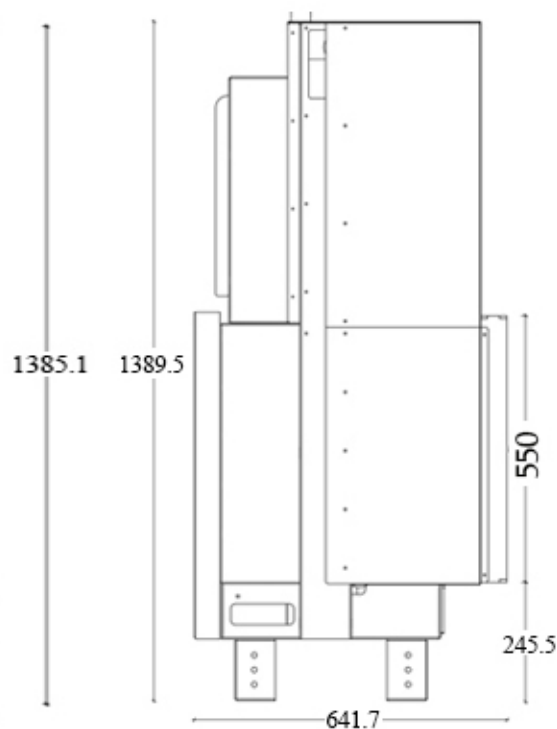

# WOOD FIREPLACE

BRUNER 125

- Heat output : 18kW
- Flue socket: 250 mm
- Weight: 430kg
- Heating area: 170 m2
- Double combustion system
- Option: Brick or vermiculite
- Double glass system.

## ➔ Dimensions

**FLAMME ROUGE**

Halat-Highway- Tel:09.478985/6 - 03.880633 70.210222 70.250500

www.flammerouge-lb.com E: info@flammerouge-lb.com