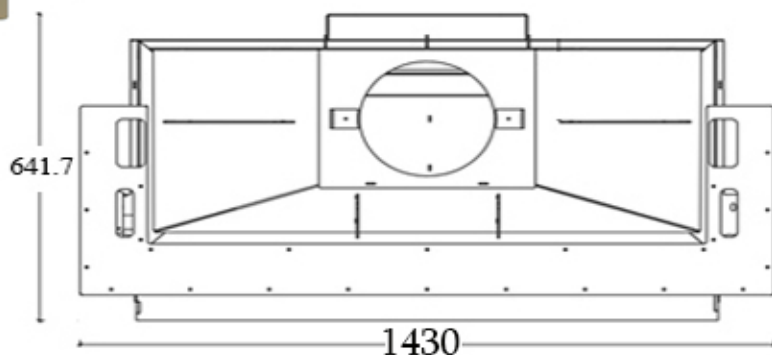

# WOOD FIREPLACE

BRUNER 125

- Heat output : 18kW
- Flue socket: 250 mm
- Weight: 430kg
- Heating area: 170 m2
- Double combustion system
- Option: Brick or vermiculite
- Double glass system.

## ➔ Dimensions

**FLAMME ROUGE**

Halat-Highway- Tel:09.478985/6 - 03.880633 70.210222 70.250500

www.flammerouge-lb.com E: info@flammerouge-lb.com