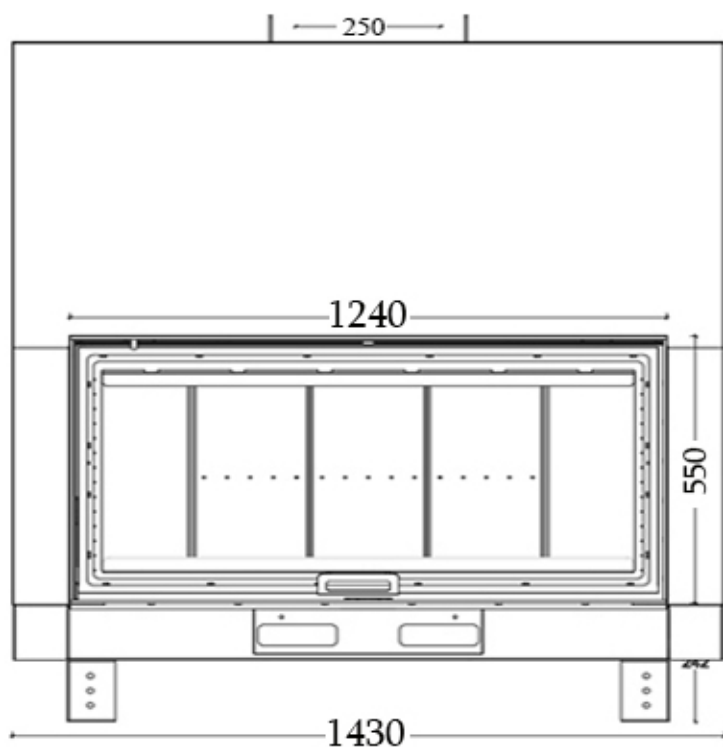

FLAMME ROUGE

Halat-Highway- Tel:09.478985/6 - 03.880633 70.210222 70.250500

www.flammerouge-lb.com E: info@flammerouge-lb.com