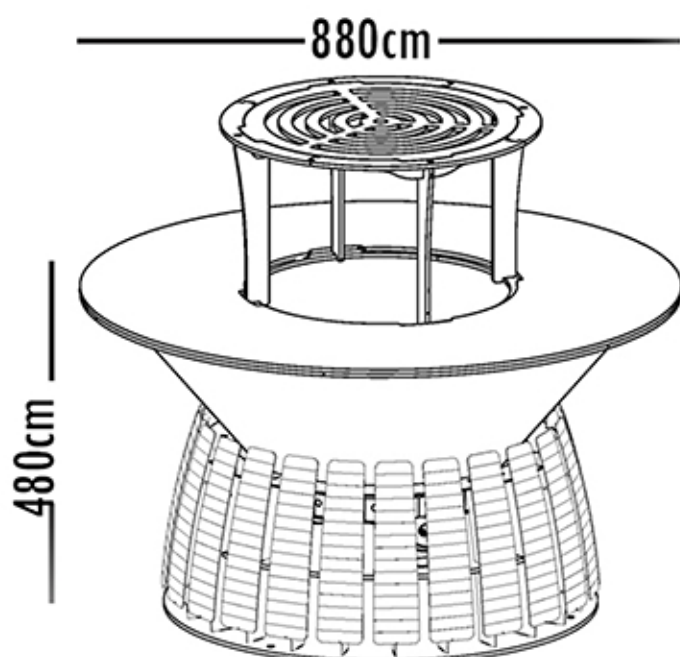

ECO GRILL

MINI BARREL

	wood	✓
	CHARCOAL	✓
	CARBON STEEL 12MM	
	92 kg	
POWDER COATING BASE		

Option

FLAMME ROUGE

Halat Highway Tel: 09.478985 /6

70.250500

www.flammerouge-lb.com E:info@flammerouge-lb.com