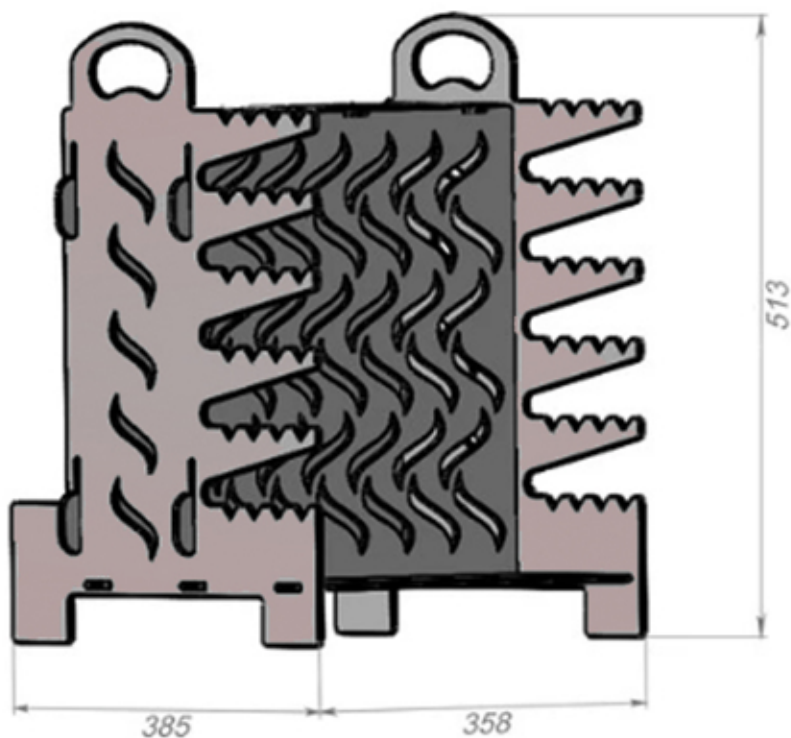

ECO GRILL

SHAWARMA

MADE BY FLAMME ROUGE

wood

CHARCOAL

CARBON STEEL
6MM

44 kg

FLAMME ROUGE