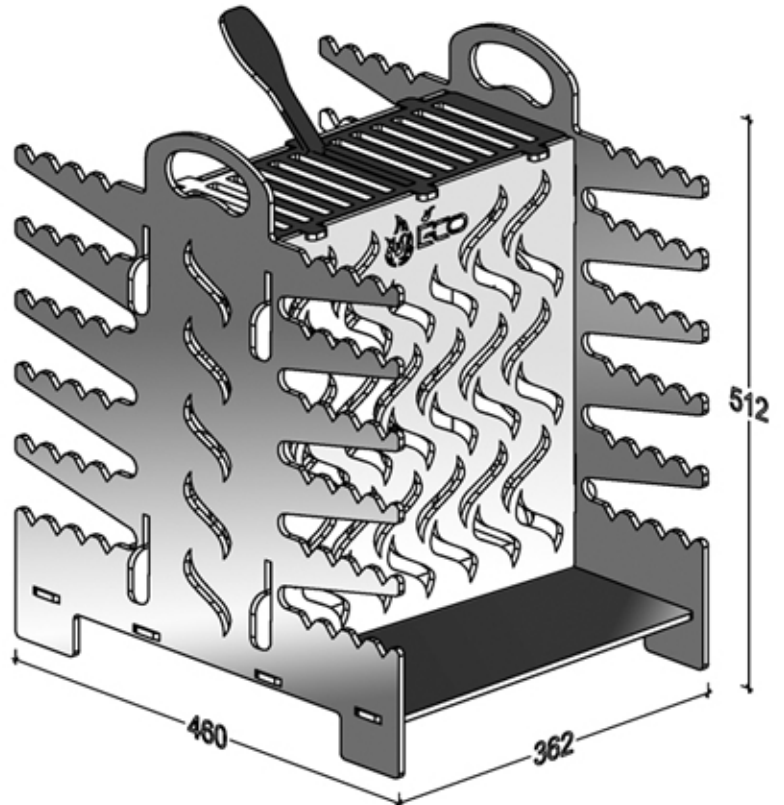

# CHAWARMA

MADE BY FLAMME ROUGE

	wood	✓
	CHARCOAL	✓
	CARBON STEEL 6MM	
	65 kg	

FLAMME ROUGE

Halat Highway Tel: 09.478985 /6

70.250500

www.flammerouge-lb.com E:info@flammerouge-lb.com