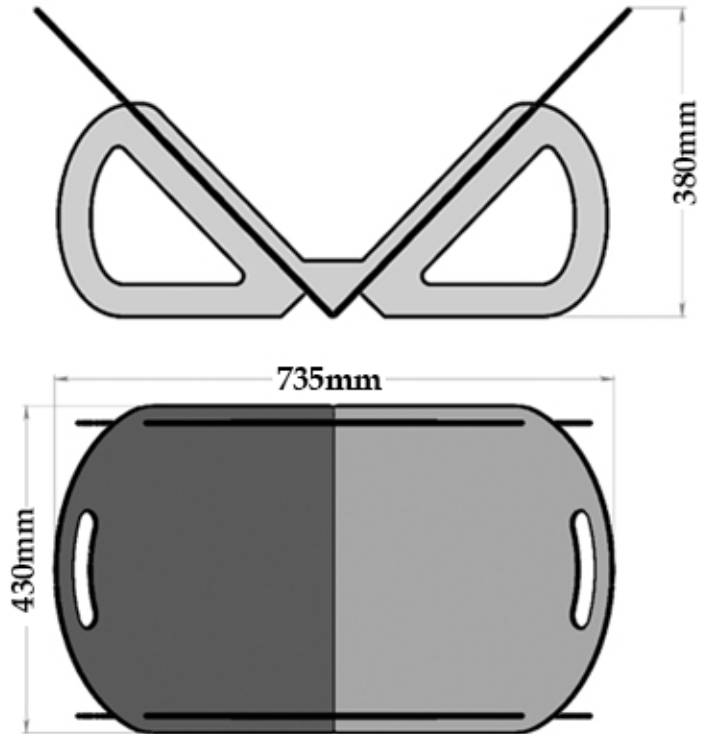

ECO

BASKET

FLAMME ROUGE

Halat Highway Tel: 09.478985 /6

70.250500

www.flammerouge-lb.com E:info@flammerouge-lb.com