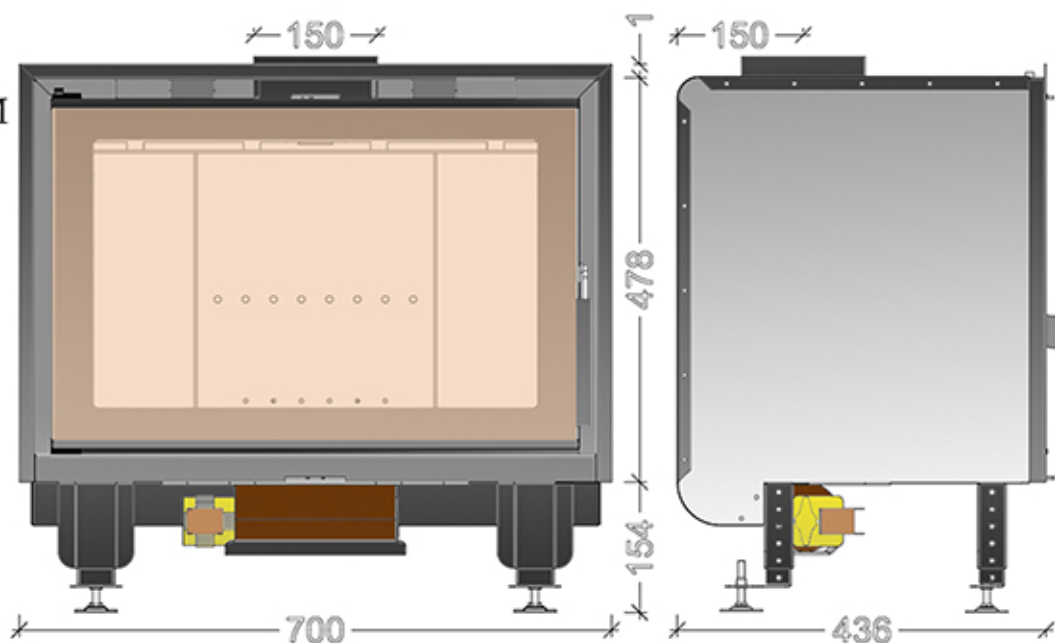

FLAMME ROUGE

Halat-Highway- Tel:09.478985/6 - 03.880633 70.210222 70.250500

www.flammerouge-lb.com E: info@flammerouge-lb.com