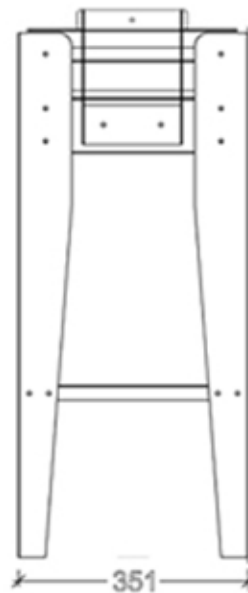

PORTABLE GRILL

FLAMO GRILL

CHARCOAL

STAINLESS 1.5MM

CARBON STEEL
2mm

20 kg

STAINLESS 316 GRILL

FLAMME ROUGE