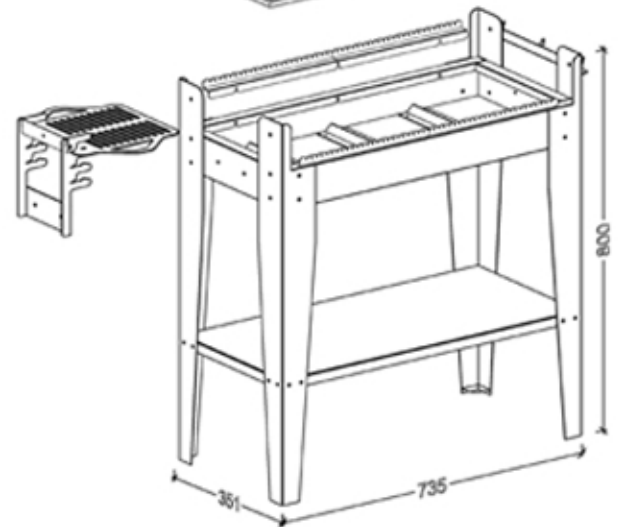

PORTABLE GRILL

FLAMO GRILL

CHARCOAL

STAINLESS 1.5MM

CARBON STEEL
2mm

20 kg

STAINLESS 316 GRILL

FLAMME ROUGE