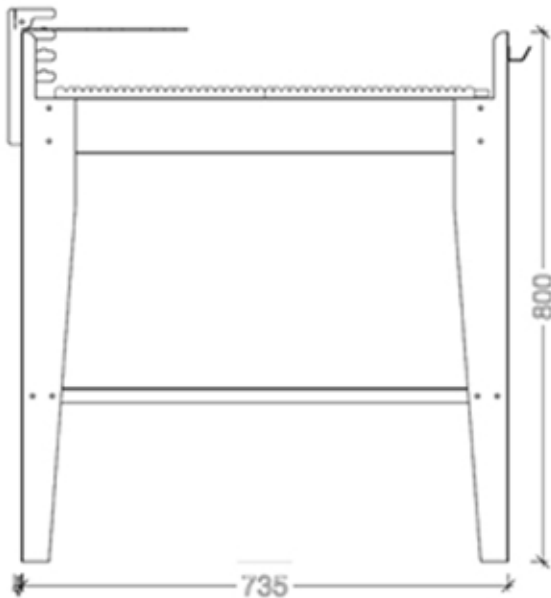

PORTABLE GRILL

FLAMO GRILL

CHARCOAL

STAINLESS 1.5MM

CARBON STEEL
2mm

20 kg

STAINLESS 316 GRILL

FLAMME ROUGE