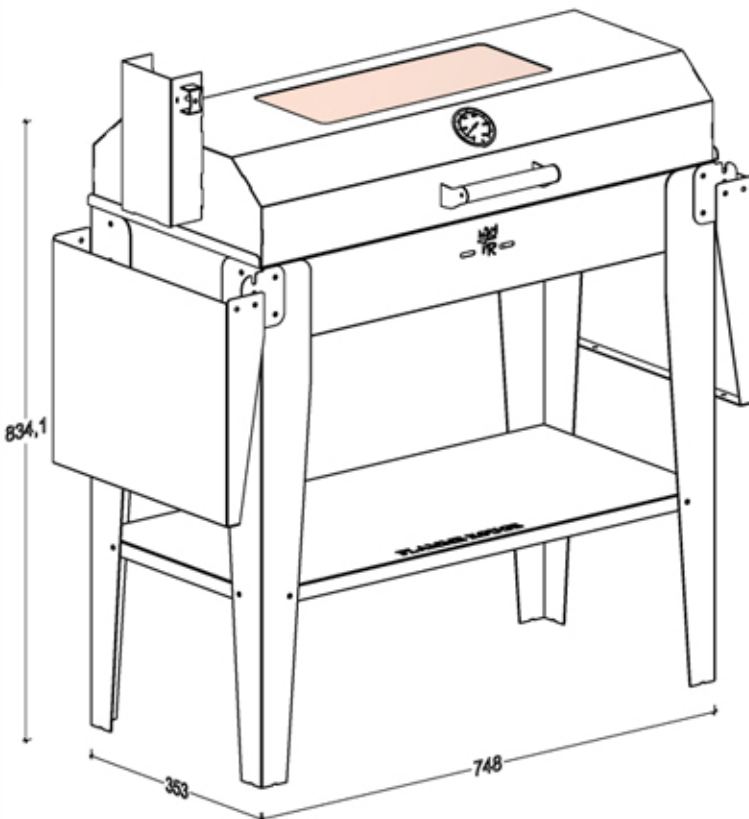

PORTABLE GRILL

FLAMO SMOKER

	CHARCOAL	✓
	STAINLESS 1.5MM	
	CARBON STEEL 2mm	
	42 kg	

FLAMME ROUGE

Halat Highway Tel: 09.478985 /6

70.250500

www.flammerouge-lb.com E:info@flammerouge-lb.com