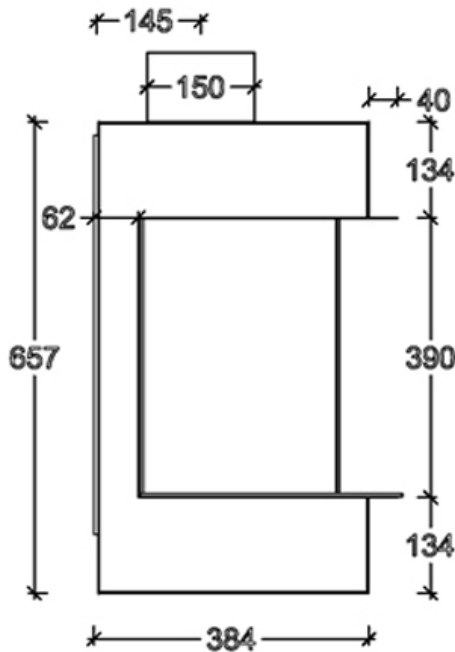

ÉCO line

Crystal clear view on fire

CE Certificate No: CE-9844
Model Number -3V80
burner included 76cm

Burner Specifications:

- Nominal heat (Hi): 8.33 KW
- Fuel: Propane Gas
- Smoke Gas Exit -10/15cm Ø
- Gas system : Maxitrol GV60
- Glass - Ceramic (**NEO CLEAR**)

➔➔➔ Dimensions

📍 Halat-Highway Tel:09.478985/6 - 03.880633 70.210222 📞70.250500
📍 Loueizeh Baabda-Highway