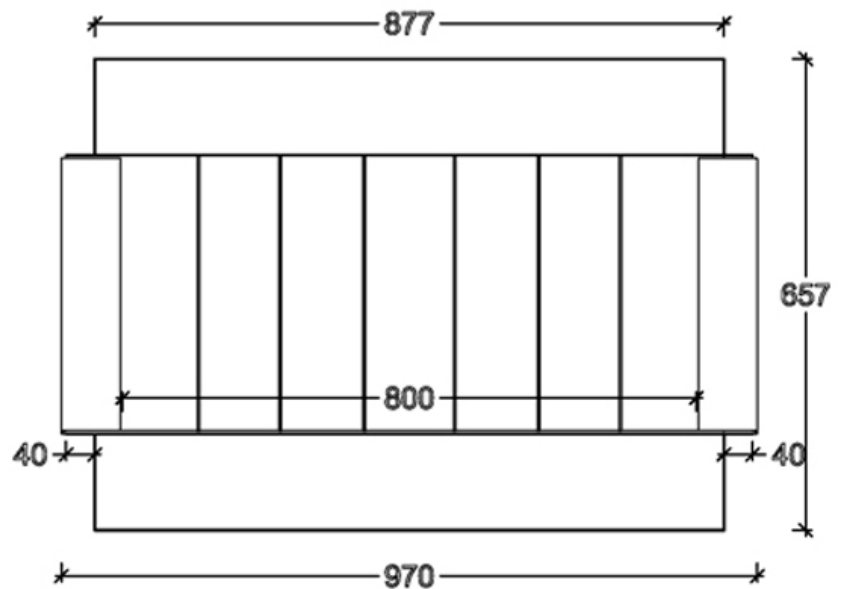

ÉCO line

Crystal clear view on fire

CE Certificate No: CE-9844
Model Number -3V80
burner included 76cm

Burner Specifications:

- Nominal heat (Hi): 8.33 KW
- Fuel: Propane Gas
- Smoke Gas Exit -10/15cm Ø
- Gas system : Maxitrol GV60
- Glass - Ceramic (**NEO CLEAR**)

➔➔➔ Dimensions

📍 Halat-Highway Tel:09.478985/6 - 03.880633 70.210222 📞70.250500
📍 Loueizeh Baabda-Highway