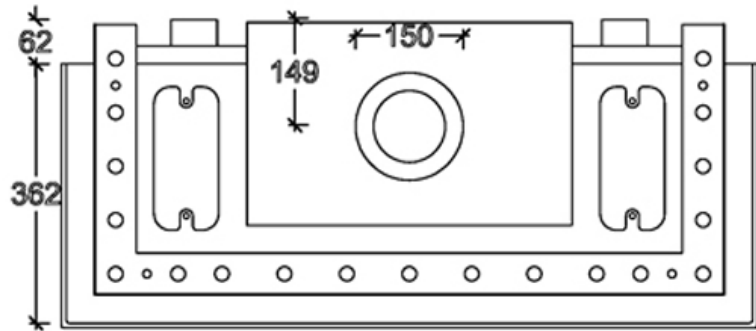

ÉCO line

Crystal clear view on fire

CE Certificate No: CE-9844
Model Number -3V80
burner included 76cm

Burner Specifications:

- Nominal heat (Hi): 8.33 KW
- Fuel: Propane Gas
- Smoke Gas Exit -10/15cm Ø
- Gas system : Maxitrol GV60
- Glass - Ceramic (**NEO CLEAR**)

➔➔➔ Dimensions

📍 Halat-Highway Tel:09.478985/6 - 03.880633 70.210222 📞70.250500
📍 Loueizeh Baabda-Highway