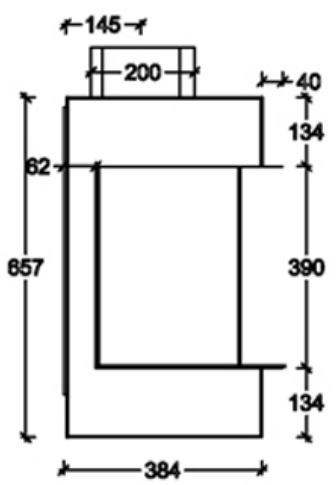

Eco line
Crystal clear view on fire

CE Certificate No: CE-9844
Model Number -3V190
burner included 182cm

Dimensions

Burner Specifications:
Nominal heat (Hi): 14.2 KW
Fuel: Propane Gas
Smoke Gas Exit -15/20 cm Ø
Gas system : Maxitrol GV60
Glass - Ceramic (**NEO CLEAR**)