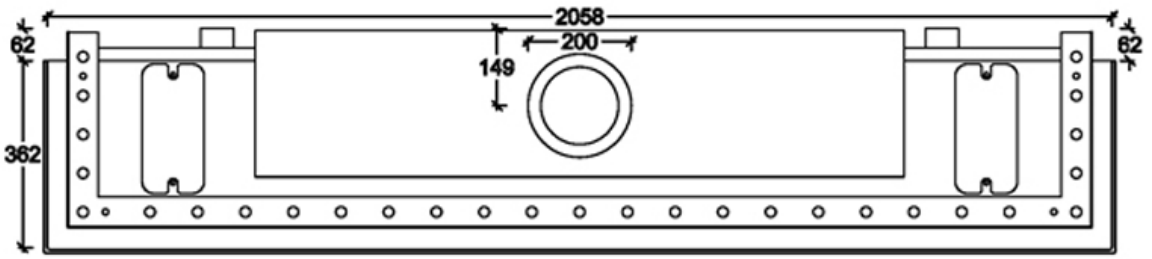

Eco line
Crystal clear view on fire

CE Certificate No: CE-9844
Model Number -3V190
burner included 182cm

Dimensions

Burner Specifications:
Nominal heat (Hi): 14.2 KW
Fuel: Propane Gas
Smoke Gas Exit -15/20 cm Ø
Gas system : Maxitrol GV60
Glass - Ceramic (**NEO CLEAR**)