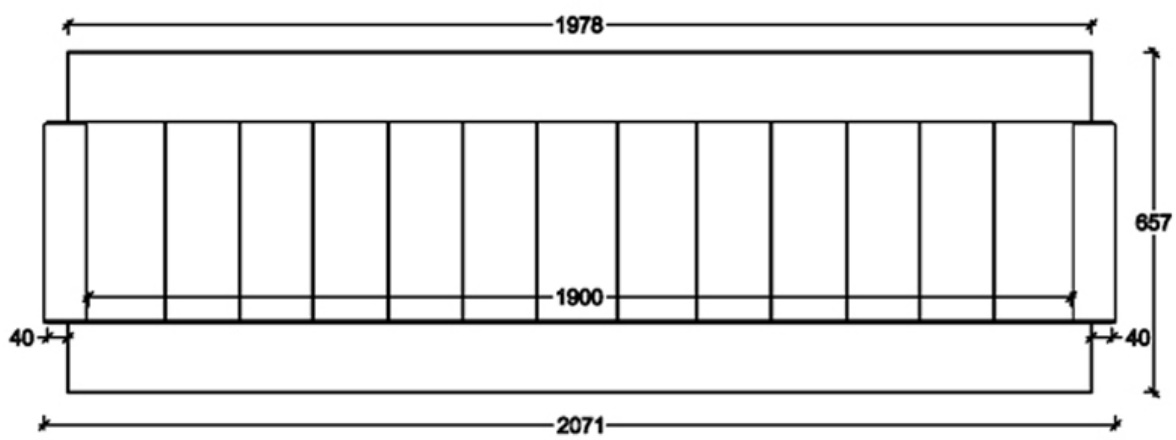

Eco line
Crystal clear view on fire

CE Certificate No: CE-9844
Model Number -3V190
burner included 182cm

Dimensions

Burner Specifications:
Nominal heat (Hi): 14.2 KW
Fuel: Propane Gas
Smoke Gas Exit -15/20 cm Ø
Gas system : Maxitrol GV60
Glass - Ceramic (**NEO CLEAR**)