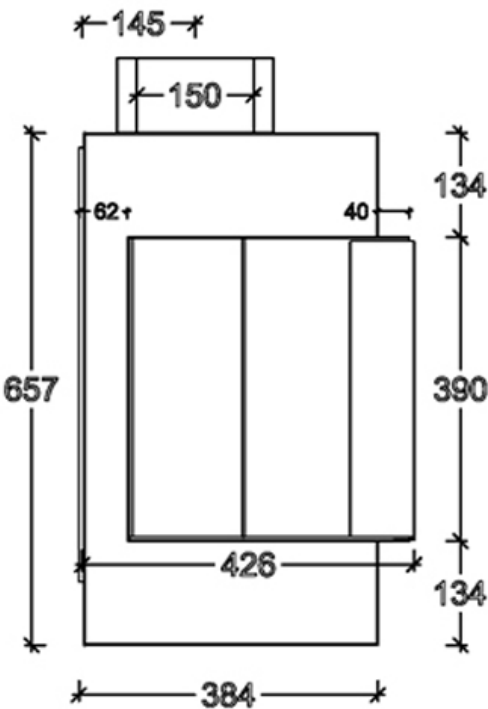

ECO line

Crystal clear view on fire

CE Certificate No: CE-9844
Model Number -LEFT100
burner included 92cm

Burner Specifications:

- Nominal heat (Hi): 8.6 KW
- Fuel: Propane Gas
- Smoke Gas Exit -15/20cm Ø
- Gas system : Maxitrol GV60
- Glass - Ceramic (**NEO CLEAR**)

Dimensions

Halat-Highway Tel:09.478985/6 - 03.880633 70.210222 70.250500
 Louizeh Baabda-Highway