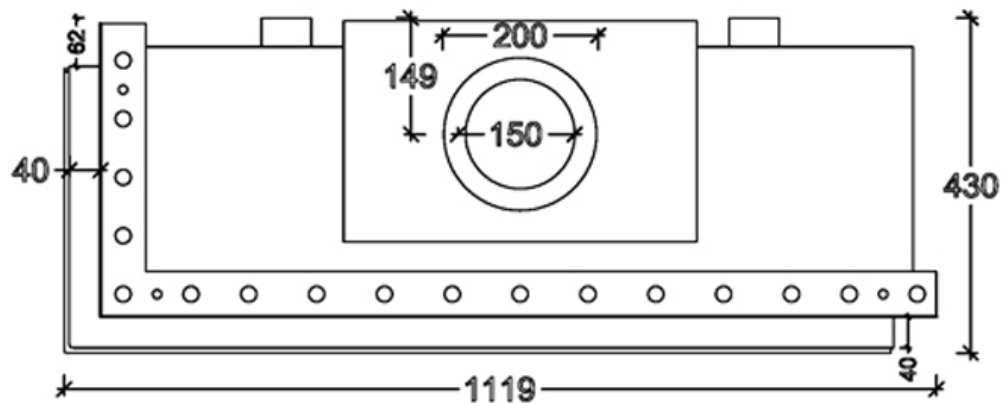

ECO line

Crystal clear view on fire

CE Certificate No: CE-9844
Model Number -LEFT100
burner included 92cm

Burner Specifications:

- Nominal heat (Hi): 8.6 KW
- Fuel: Propane Gas
- Smoke Gas Exit -15/20cm Ø
- Gas system : Maxitrol GV60
- Glass - Ceramic (**NEO CLEAR**)

Dimensions

Halat-Highway Tel:09.478985/6 - 03.880633 70.210222 70.250500
 Louizeh Baabda-Highway