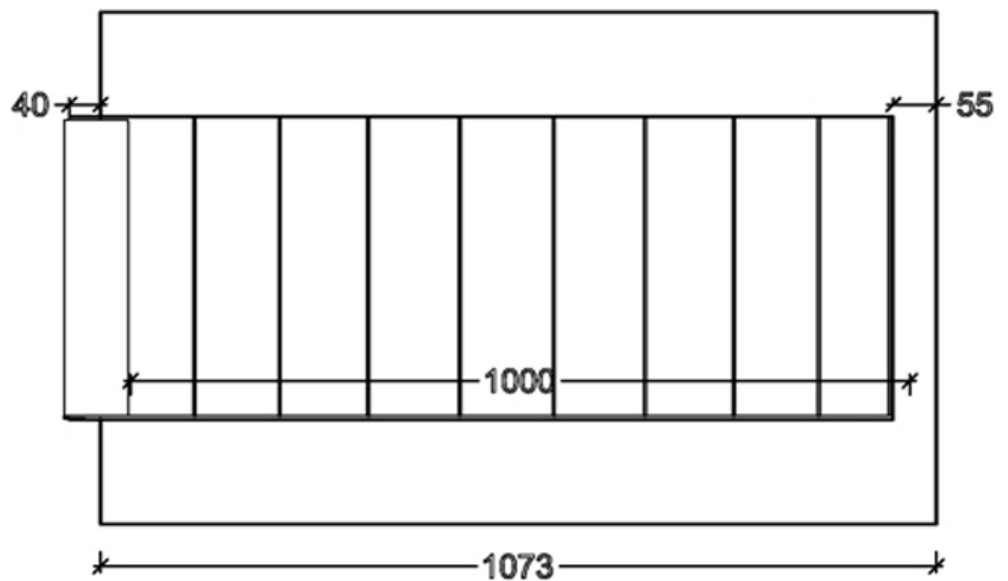

ECO line

Crystal clear view on fire

CE Certificate No: CE-9844
Model Number -LEFT100
burner included 92cm

Burner Specifications:

- Nominal heat (Hi): 8.6 KW
- Fuel: Propane Gas
- Smoke Gas Exit -15/20cm Ø
- Gas system : Maxitrol GV60
- Glass - Ceramic (**NEO CLEAR**)

Dimensions

Halat-Highway Tel:09.478985/6 - 03.880633 70.210222 70.250500
 Louizeh Baabda-Highway