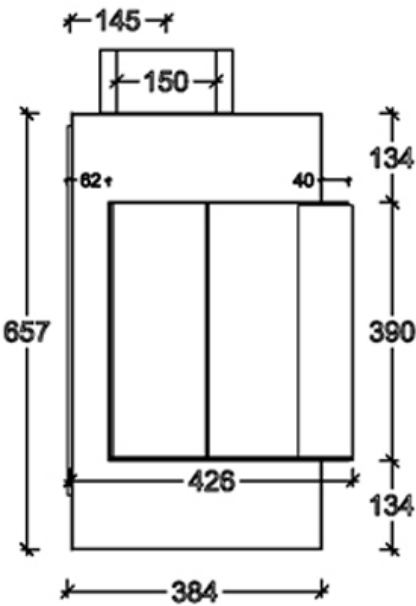

# Eco line

Crystal clear view on fire

**CE** Certificate No: CE-9844  
Model Number -LEFT140  
burner included 132cm

**Burner Specifications:**  
Nominal heat (Hi): 10.7 KW  
Fuel: Propane Gas  
Smoke Gas Exit -15/20cm Ø  
Gas system : Maxitrol GV60  
Glass - Ceramic ( **NEO CLEAR** )

## Dimensions

Halat-Highway Tel:09.478985/6 - 03.880633 70.210222 70.250500  
Loueizeh Baabda-Highway