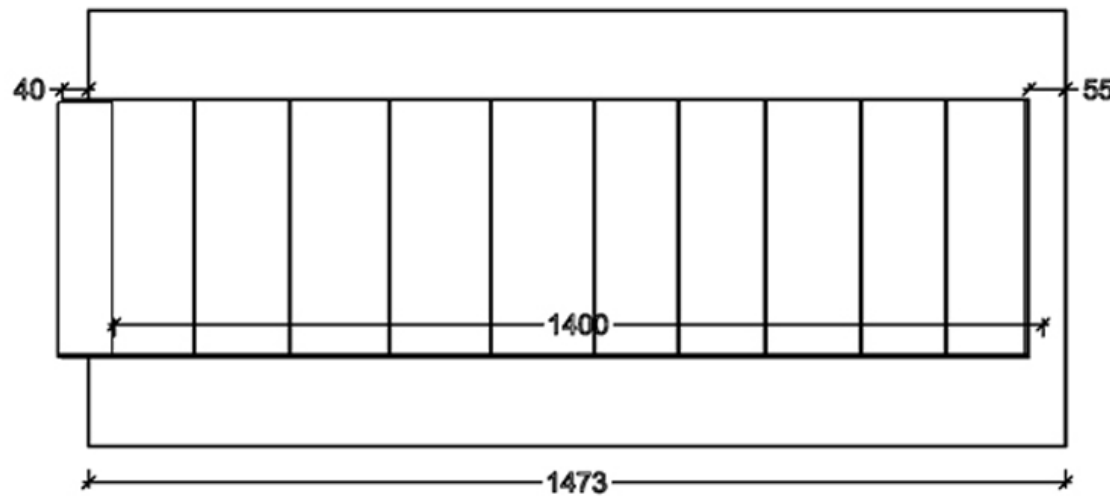

# Eco line

Crystal clear view on fire

**CE** Certificate No: CE-9844  
Model Number -LEFT140  
burner included 132cm

**Burner Specifications:**  
Nominal heat (Hi): 10.7 KW  
Fuel: Propane Gas  
Smoke Gas Exit -15/20cm Ø  
Gas system : Maxitrol GV60  
Glass - Ceramic ( **NEO CLEAR** )

## Dimensions

Halat-Highway Tel:09.478985/6 - 03.880633 70.210222 70.250500  
Loueizeh Baabda-Highway