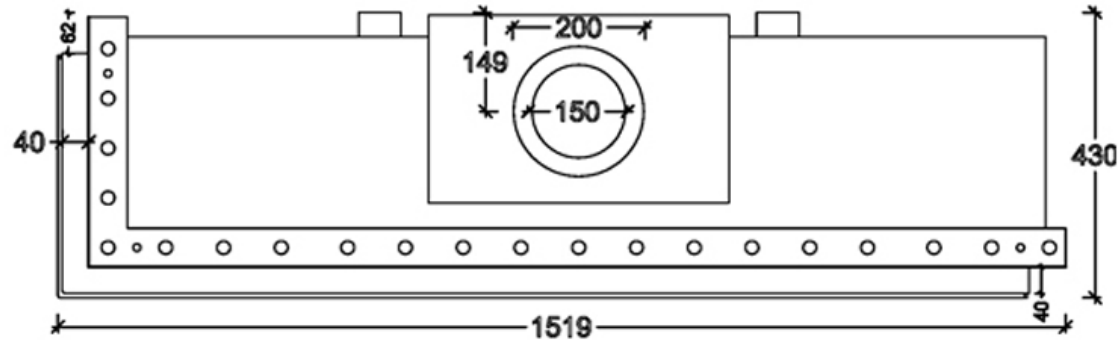

# Eco line

Crystal clear view on fire

**CE** Certificate No: CE-9844  
Model Number -LEFT140  
burner included 132cm

**Burner Specifications:**  
Nominal heat (Hi): 10.7 KW  
Fuel: Propane Gas  
Smoke Gas Exit -15/20cm Ø  
Gas system : Maxitrol GV60  
Glass - Ceramic ( **NEO CLEAR** )

## Dimensions

Halat-Highway Tel:09.478985/6 - 03.880633 70.210222 70.250500  
Loueizeh Baabda-Highway