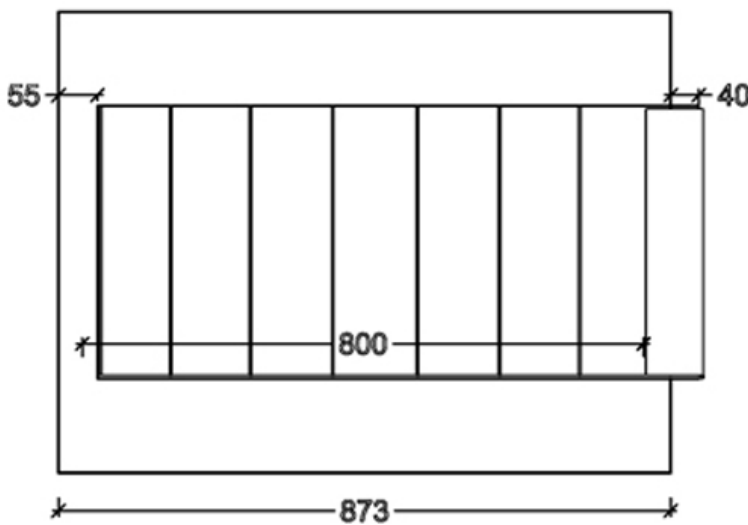

Eco line

Crystal clear view on fire

Dimensions

CE Certificate No: CE-9844
Model Number -RIGHT80
burner included 76cm

Burner Specifications:
Nominal heat (Hi): 8.38 KW
Fuel: Propane Gas
Smoke Gas Exit -10/15cm \varnothing
Gas system : Maxitrol GV60
Glass - Ceramic (**NEO CLEAR**)