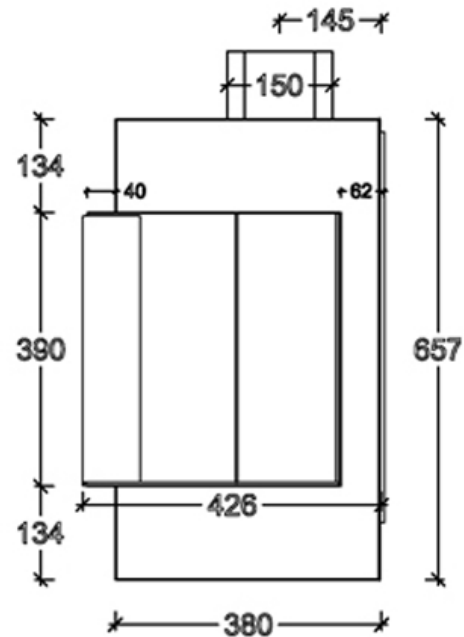

Eco line

Crystal clear view on fire

Dimensions

CE Certificate No: CE-9844
Model Number -RIGHT80
burner included 76cm

Burner Specifications:
Nominal heat (Hi): 8.38 KW
Fuel: Propane Gas
Smoke Gas Exit -10/15cm \varnothing
Gas system : Maxitrol GV60
Glass - Ceramic (**NEO CLEAR**)