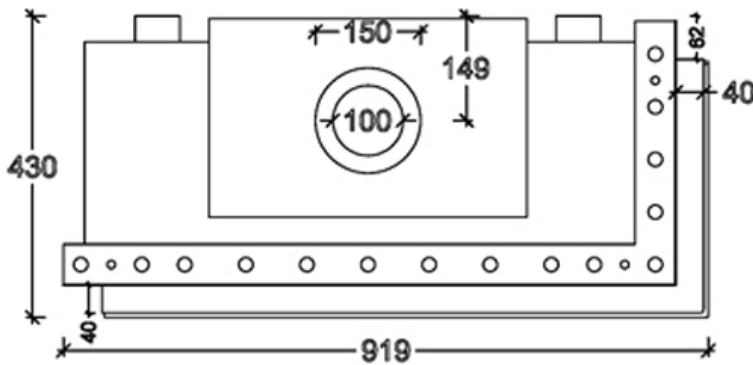

Eco line

Crystal clear view on fire

Dimensions

CE Certificate No: CE-9844
Model Number -RIGHT80
burner included 76cm

Burner Specifications:
Nominal heat (Hi): 8.38 KW
Fuel: Propane Gas
Smoke Gas Exit -10/15cm \varnothing
Gas system : Maxitrol GV60
Glass - Ceramic (**NEO CLEAR**)