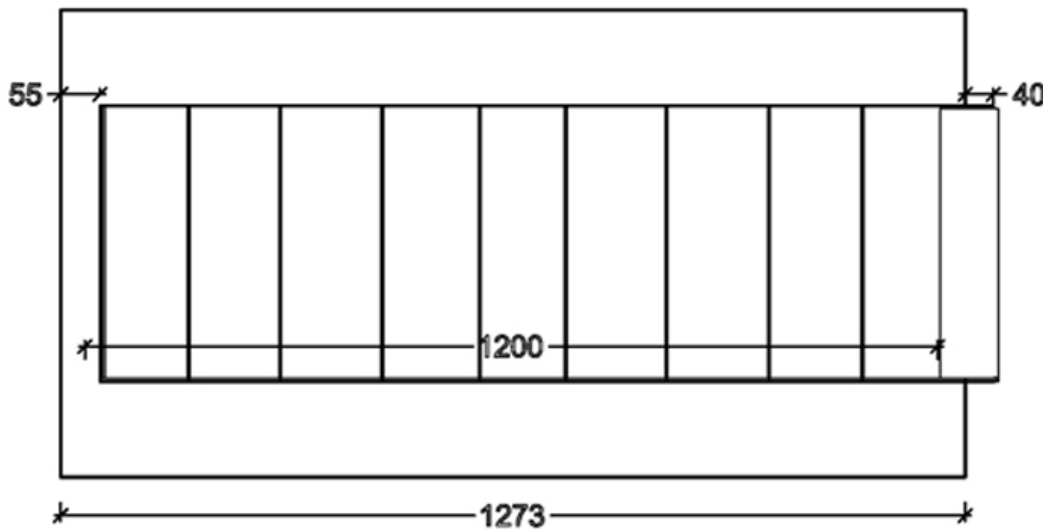

## Dimensions

CE Certificate No: CE-9844  
Model Number -RIGHT120  
burner included 112cm

### Burner Specifications:

- Nominal heat (Hi): 9.6 KW
- Fuel: Propane Gas
- Smoke Gas Exit -15/20cm  $\varnothing$
- Gas system : Maxitrol GV60
- Glass - Ceramic (NEO CLEAR)

Halat-Highway Tel:09.478985/6 - 03.880633 70.210222 70.250500  
Loueizeh Baabda-Highway