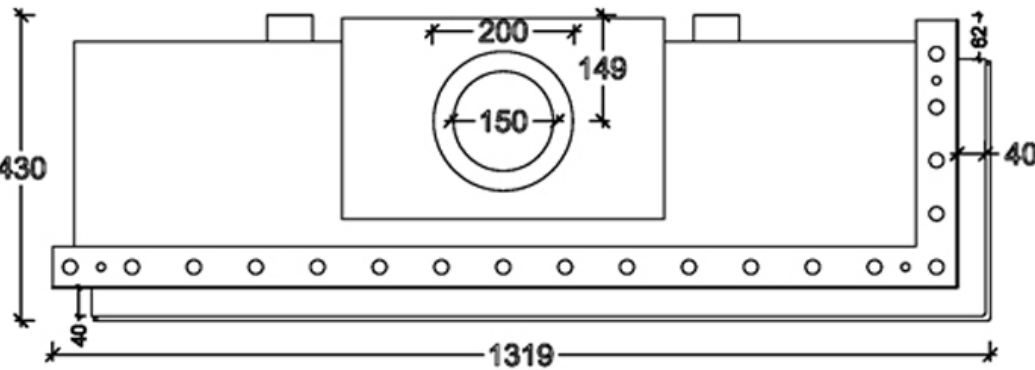

## Dimensions

CE Certificate No: CE-9844  
Model Number -RIGHT120  
burner included 112cm

### Burner Specifications:

- Nominal heat (Hi): 9.6 KW
- Fuel: Propane Gas
- Smoke Gas Exit -15/20cm  $\varnothing$
- Gas system : Maxitrol GV60
- Glass - Ceramic (NEO CLEAR)

Halat-Highway Tel:09.478985/6 - 03.880633 70.210222 70.250500  
Loueizeh Baabda-Highway