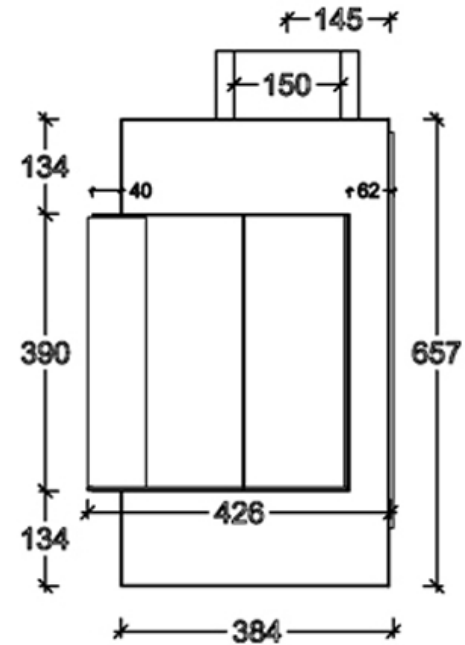

## Dimensions

CE Certificate No: CE-9844  
Model Number -RIGHT120  
burner included 112cm

### Burner Specifications:

- Nominal heat (Hi): 9.6 KW
- Fuel: Propane Gas
- Smoke Gas Exit -15/20cm  $\varnothing$
- Gas system : Maxitrol GV60
- Glass - Ceramic (NEO CLEAR)

Halat-Highway Tel:09.478985/6 - 03.880633 70.210222 70.250500  
Loueizeh Baabda-Highway