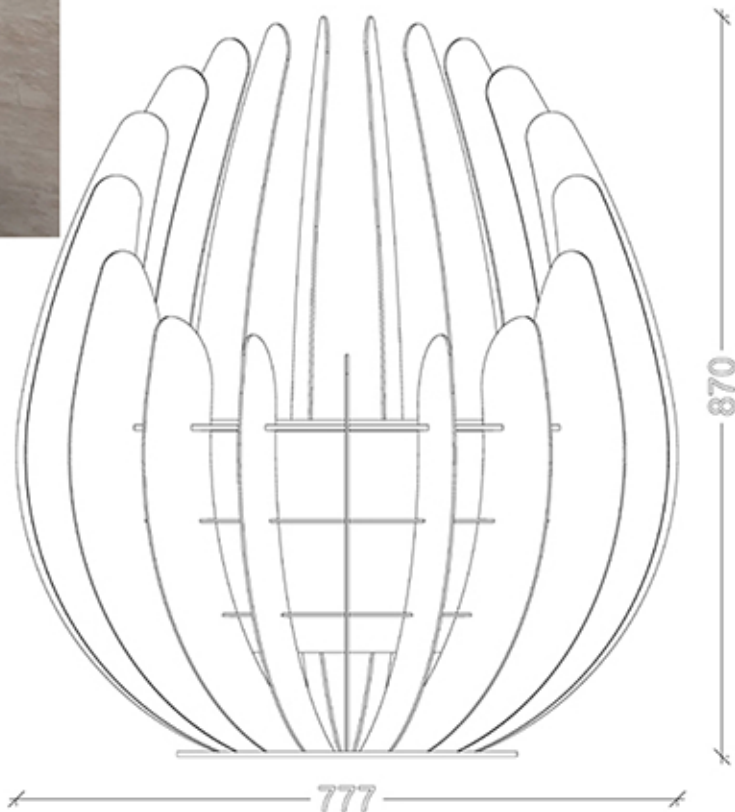

FIRE PITS ECO

TULIPE

Wood
Ethanol

CARBON STEEL
3mm

65Kg

FLAMME ROUGE

Halat Highway Tel: 09.478985 /6

70.250500