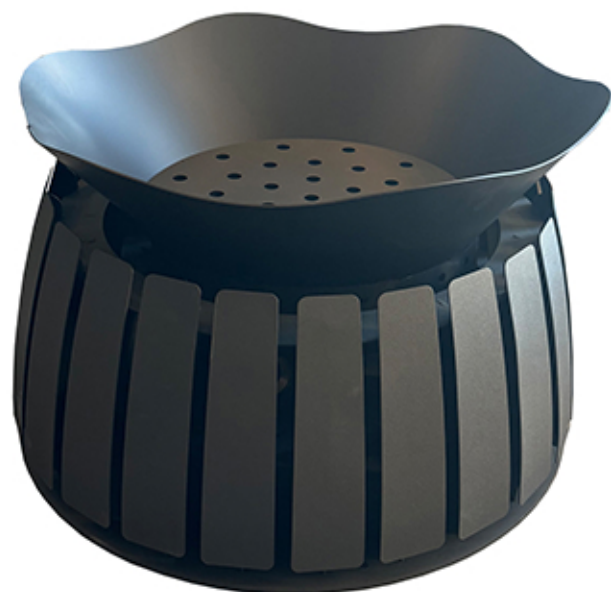

## FIRE PITS ECO

## FLOWERS BARREL

wood

CHARCOAL

CARBON STEEL

3mm

48Kg

POWDER COATING BASE

FLAMME ROUGE