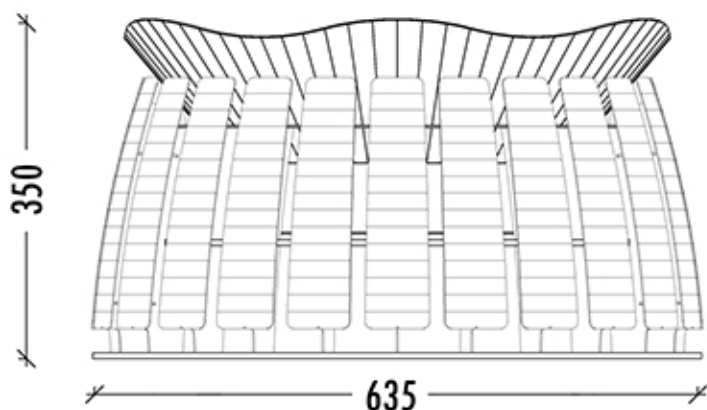

## FLOWERS BARREL

wood

CHARCOAL

CARBON STEEL

3mm

48Kg

POWDER COATING BASE

FLAMME ROUGE