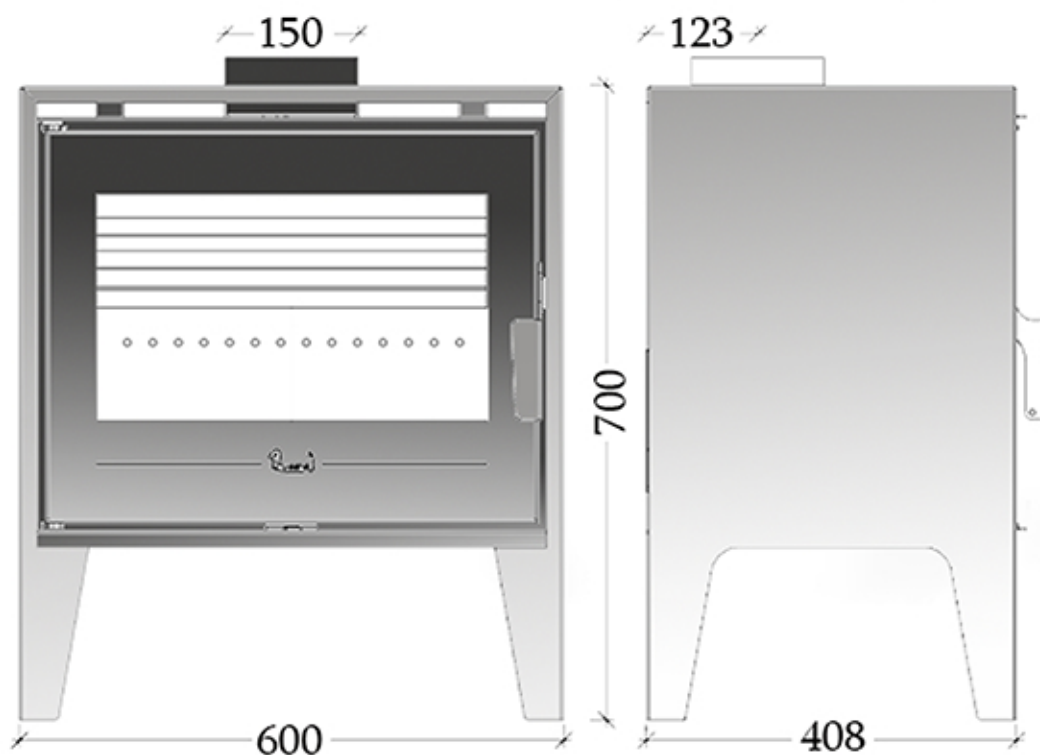

# PETRA- 600

Queena  
STOVE

Wood  
Fuel

Double  
Combustion

Heat output  
12 kW

Flue exit pipe  
150 mm

Weight  
122 kg

Heating area  
80 m<sup>2</sup>